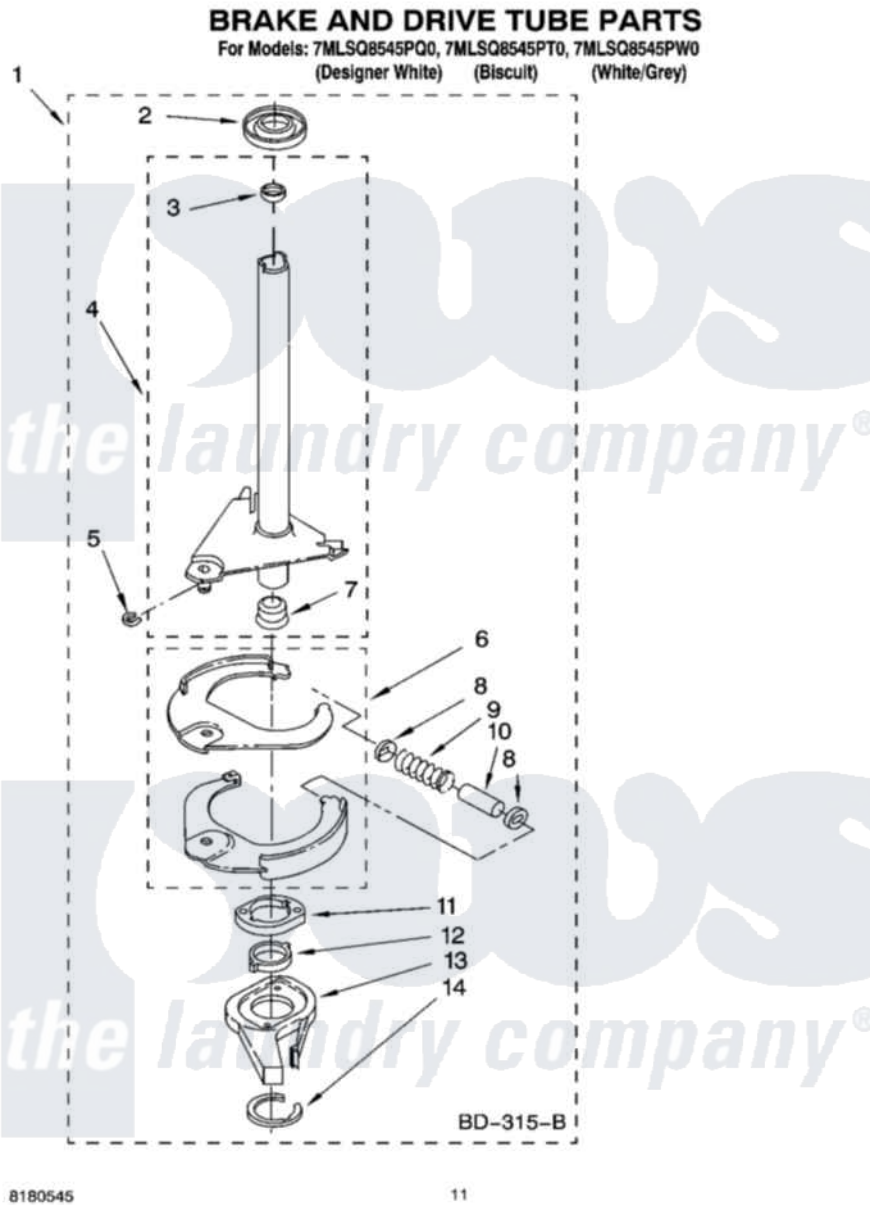

Whirlpool 7MLSQ8545PQ0 07 - BRAKE AND DRIVE TUBE PARTS

8180545

11

Whirlpool [Residential Whirlpool 7MLSQ8545PQ0 Washer Parts](#) Parts Diagram 07 - BRAKE AND DRIVE TUBE PARTS
 Click on the part number to view part

Item	Original Part Number	Replaced By	Status	Part Description
1	388952	285792		Basketdrive
2	62658			Ring, Thrust
3	356427			Seal, Spin Pinion
4	64027	64208		Tube-Spin
5	64035	W10083190		Ring, Retaining
6	64232	285438		Shoe-Brake
7	62703	8546462		"T" Bearing, Spin Tube
8	3353956	285658		Sleeve
9	387806		Not Available	Spring, Brake
10	3355360	285658		Sleeve
11	661516	8546461		Cam, Brake Release
12	63022			Sleeve, Cam
13	64194	285790		Lining
14	90368	W10083200		Ring, Retaining
"	N/A		Not Available	FOLLOWING PARTS NOT ILLUSTRATED
"	285208			Lubricant