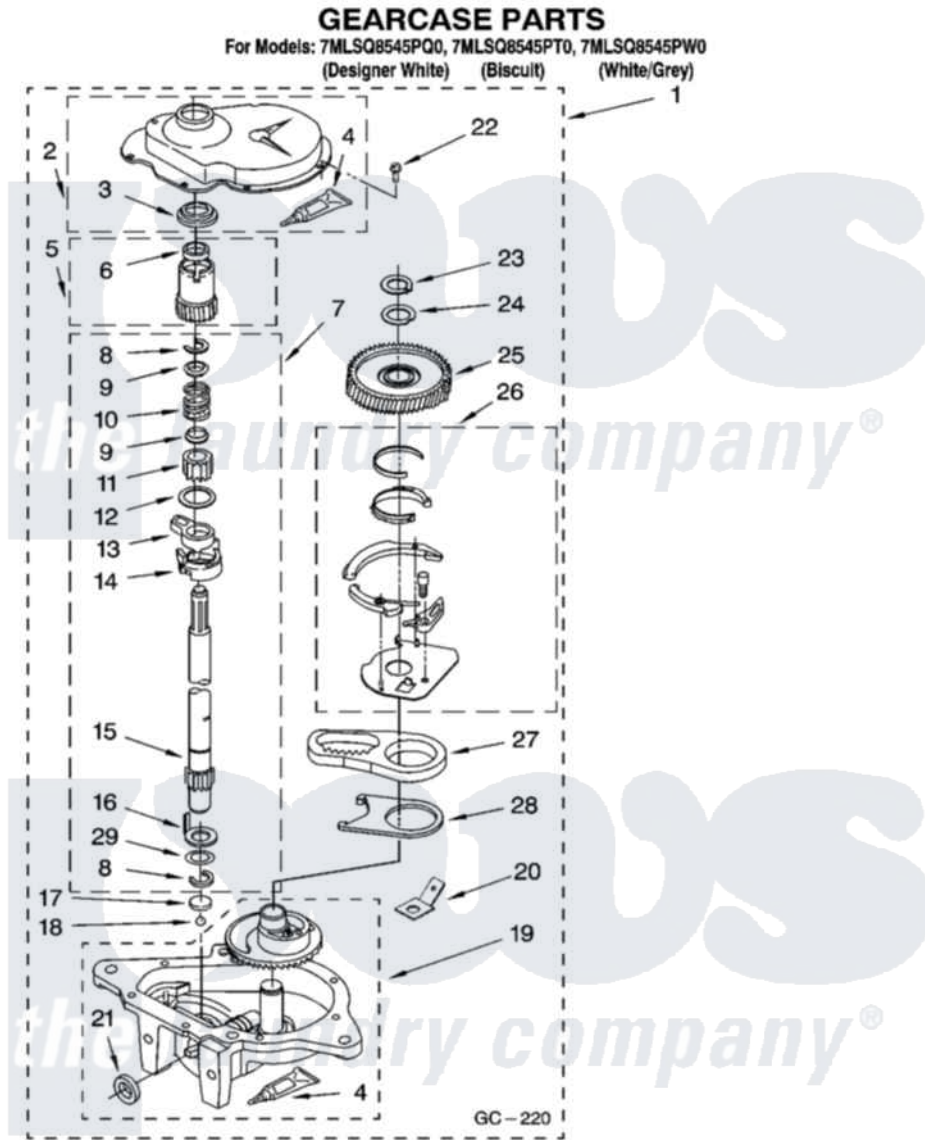

Whirlpool 7MLSQ8545PQ0 08 - GEARCASE PARTS

12

8180545

Whirlpool Residential Whirlpool 7MLSQ8545PQ0 Washer Parts Parts Diagram 08 - GEARCASE PARTS
Click on the part number to view part

Item	Original Part Number	Replaced By	Status	Part Description
1	8532118	3360629		Gearcase
2	285202			Cover, Gearcase
3	3349985			Seal, Gearcase Cover
4	285195			Sealer Sealer, Gasket
5	63320	285362		Gear and Pinion
6	356427			Seal, Spin Pinion
7	389387			Shaft, Agitator
8	90369		Not Available	Ring, Retaining (2)
9	62677			Retainer, Spring
10	62676			Spring, Agitator
11	63273	285509		Shaft, Agitator
12	62619			Washer, Agitator Gear
13	62580	285206		Cam-Agitator
14	62581	285206		Cam-Agitator
15	285509			Shaft, Agitator
16	62618			Washer, Cam Thrust

17	16018	285205	Bearing
18	85529	285205	Bearing
19	389230	285515	Gearcase
20	3949116	Not Available	BLOCK TAB, TERMINAL
21	285352		Seal Kit, Thrust Plug
22	3351614		Screw, Gearcase Cover Mounting
23	3362552	285765	Ring-Retrn
24	285735	285766	Washer Kit, Thrust
25	62570	285362	Gear and Pinon
26	388253	999516	Shelf-Glas
27	3349296	8546456	Rack, Connecting
28	62621		Actuator, Shift
29	388815		Washer, Intermediate 1 3976263 Miscellaneous Parts Bag 2 3976300 Washer, Inlet Hose 3 3366913 Clamp, Hose