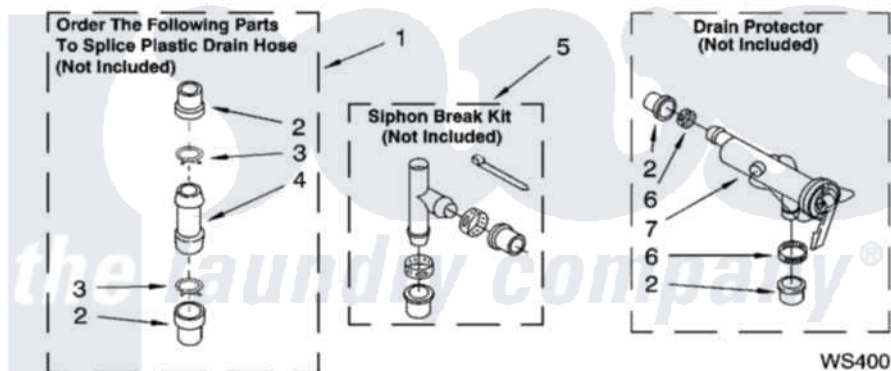

**Whirlpool 7MLSQ8545PQ0 09 - WATER SYSTEM PARTS,
MISCELLANEOUS PARTS, OPTIONAL PARTS (NOT INCLUDED)**

WATER SYSTEM PARTS

For Models: 7MLSQ8545PQ0, 7MLSQ8545PT0, 7MLSQ8545PW0
(Designer White) (Biscuit) (White/Grey)

8180545

13

Whirlpool [Residential Whirlpool 7MLSQ8545PQ0 Washer Parts](#) Parts Diagram 09 - WATER SYSTEM PARTS,
MISCELLANEOUS PARTS, OPTIONAL PARTS (NOT INCLUDED)
[Click on the part number to view part](#)

Item	Original Part Number	Replaced By	Status	Part Description
1	285442			Water System Parts
2	285321			Water System Parts
3	370447	285655		Clamp, Hose
4	16272			Connector, Straight
5	285320			Water System Parts
6	65349	285655		Clamp, Hose
7	367031			Water System Parts
1	3976253	285654		Parts-Misc
2	16123			Washer Inlet-Hose Miscellaneous Parts Must be Ordered Separately.
3	3366913	3357331		Clamp, Drain
4	3359452			Nut, Lock
5	389102	W10001130		Foot, Leveling
6	3366912	356138		Clamp, Hose