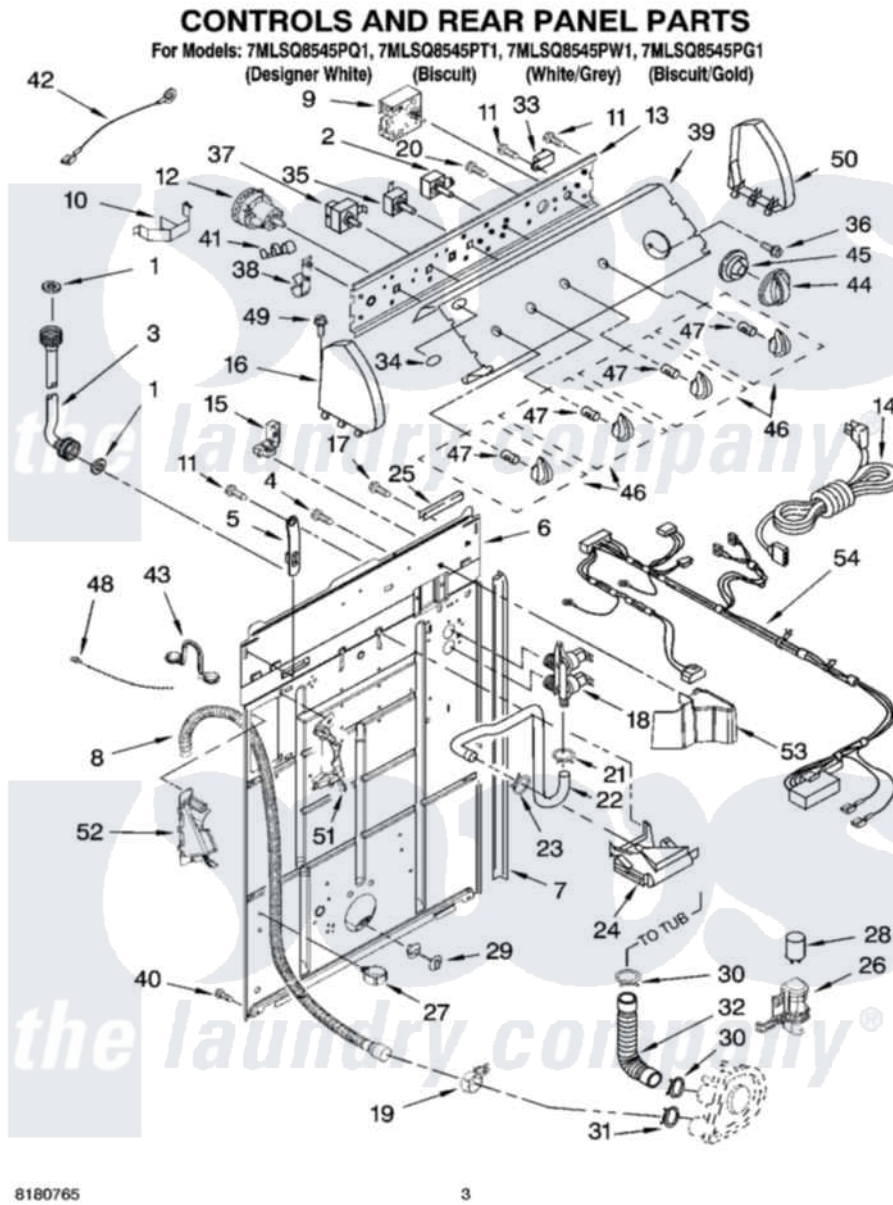

Whirlpool 7MLSQ8545PQ1 02 - CONTROLS AND REAR PANEL PARTS

Whirlpool [Residential Whirlpool 7MLSQ8545PQ1 Washer Parts](#) Parts Diagram 02 - CONTROLS AND REAR PANEL PARTS

[Click on the part number to view part](#)

Item	Original Part Number	Replaced By	Status	Part Description
1	3976300	16123		Washer Inlet-Hose Miscellaneous Parts Must be Ordered Separately.
2	3949187	W10168262		Switch, Rotary
3	8571377	89503		Hose-Inlet
"	8571378	89503		Hose-Inlet
4	9740848			Screw, Mixing Valve Mounting
5	8568314			Strap, Console
6	8318015			Panel, Rear
7	62747			Pad, Rear Panel
8	8559373	W10096921		Drain Hose Assembly
9	3951702			Timer, Control
10	8055003			Clip, Harness And Pressure Switch
11	90767			Screw, 8A X 3/8 HeX Washer Head Tapping
12	3366846	W10335056		Switch-WL