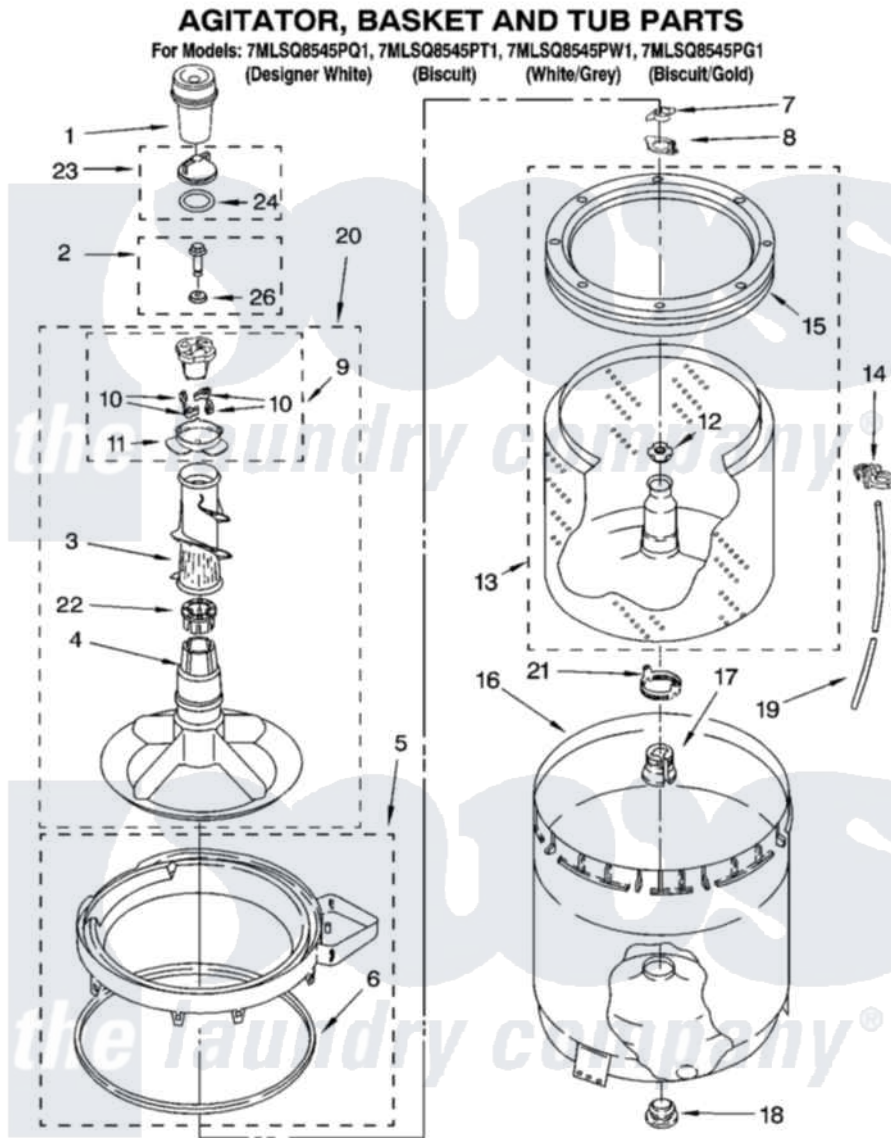

Whirlpool 7MLSQ8545PQ1 03 - AGITATOR, BASKET AND TUB PARTS

8180765

5

Whirlpool Residential Whirlpool 7MLSQ8545PQ1 Washer Parts Parts Diagram 03 - AGITATOR, BASKET AND TUB PARTS

Click on the part number to view part

Item	Original Part Number	Replaced By	Status	Part Description
1	63580			Dispenser, Fabric Softener
2	358237			Screw And Washer
3	3363003			Mover, Clothes
4	3951632			Agitator
5	8528150	W10445870		Ring-Tub
6	3976308			Gasket, Tub Ring
7	3354845			Clip, Agitator
8	8543666			Washer, Agitator
9	3951682	285809		Cam-Agitator
10	3366877	80040		Dog-Agitator
11	3952374			Bearing, Driven Cam
12	21366			Nut, Spanner
13	8526016	W10389328		Clothes Container, Assembly
14	2219077			Clip, Pressure Switch Hose
15	8519788	387240		Ring, Balance
16	63849			Strain Relief, Power Cord

17	389140		Tub Block, Basket Drive
18	383727		Gasket, Centerpod
19	3347780	353244	Hose, Pressure Switch
20	3951744		Agitator Assembly
21	8577198		Filter, Lint
22	3951608		Spacer, Thrust
23	3354733	W10074580	Cap, Barrier
24	3348855	W10072840	Fabric Softener
26	3949550		Washer