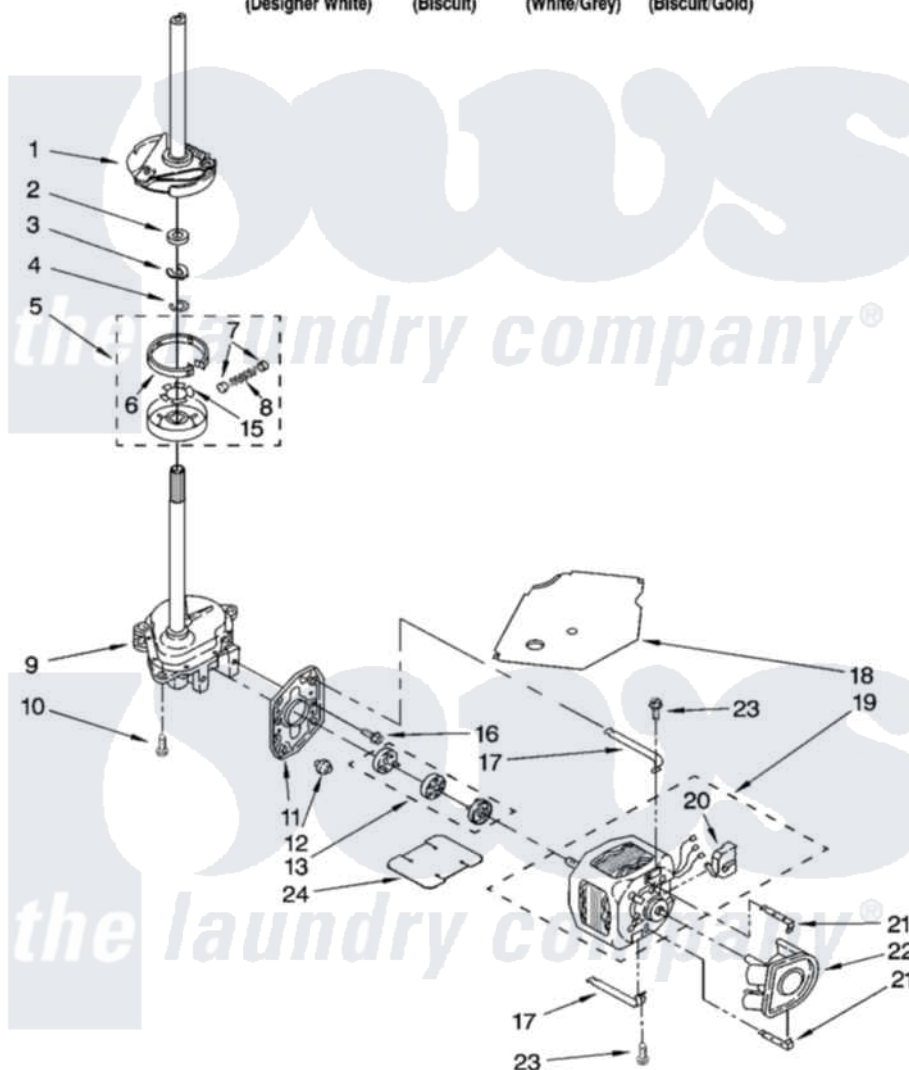

Whirlpool 7MLSQ8545PQ1 04 - BRAKE, CLUTCH, GEARCASE, MOTOR AND PUMP PARTS

BRAKE, CLUTCH, GEARCASE, MOTOR AND PUMP PARTS

For Models: 7MLSQ8545PQ1, 7MLSQ8545PT1, 7MLSQ8545PW1, 7MLSQ8545PG1
(Designer White) (Biscuit) (White/Grey) (Biscuit/Gold)

8180765

7

Whirlpool [Residential Whirlpool 7MLSQ8545PQ1 Washer Parts](#) Parts Diagram 04 - BRAKE, CLUTCH, GEARCASE, MOTOR AND PUMP PARTS
Click on the part number to view part

Item	Original Part Number	Replaced By	Status	Part Description
1	388952	285792		Basketdrive
2	63292			Washer, Spin Tube Thrust
3	62697	W10080230		Ring, Spin Tube Support
4	63283	285353		Ring
5	3951311	285785		Clutch
6	3951308	285790		Lining
7	62646			Cap, Clutch Spring
8	3946792			Spring And Damper Assembly
9	8532118	3360629		Gearcase
10	3357334	3400516		Screw Anti-Rattle
11	62611			Plate, Motor Mount To Gearcase
12	62691			Grommet, Motor
13	285753	285753A		Coupling
15	3355454			Clip, Main Drive

16	3400516		Screw Anti-Rattle
17	3349637	W10086010	Retainer, Motor
18	3362089		Shield, Tub To Motor
19	8528157	661600	Motor, Main Drive
20	3952056		Switch, Main Drive Motor
21	8546127		Retainer, Pump
22	3363394		Pump
23	3387485	273556	Screw, 10-16 X 5/8
24	8316060		Shield, Tub To Motor