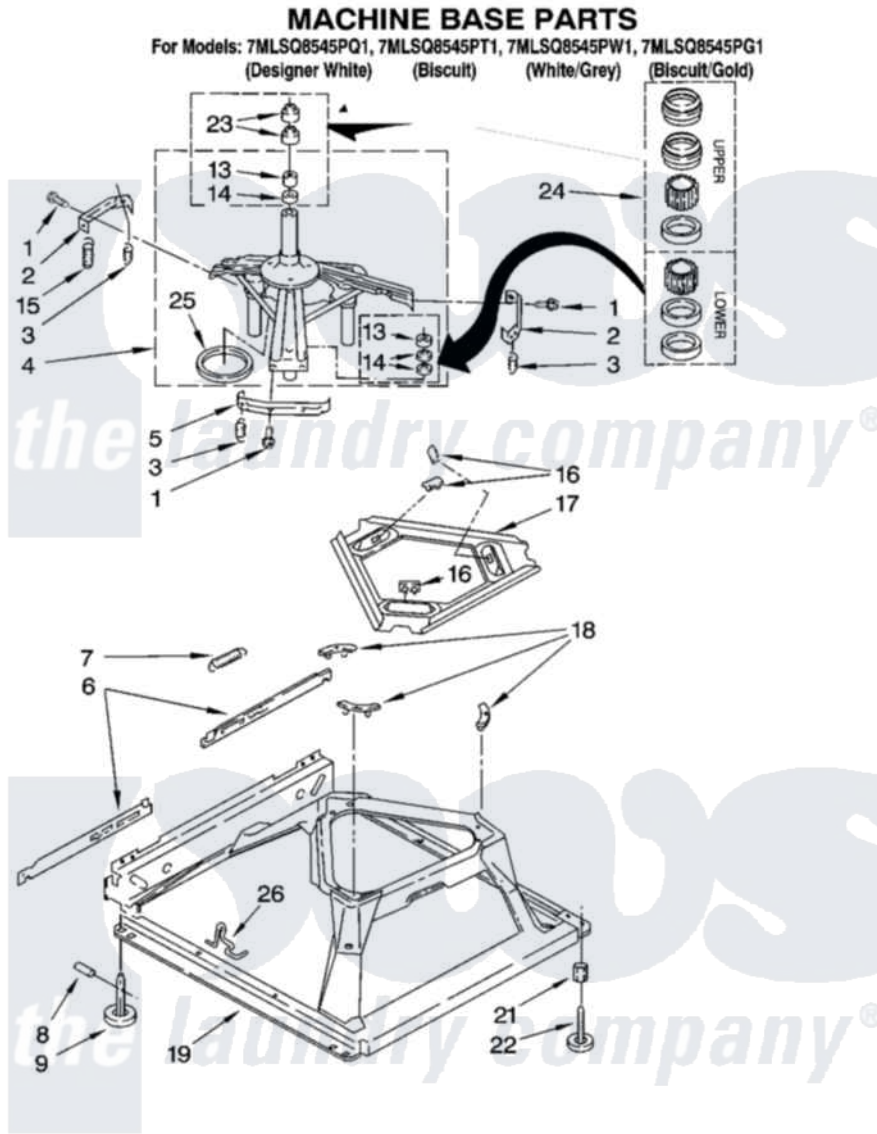

Whirlpool 7MLSQ8545PQ1 05 - MACHINE BASE PARTS

Whirlpool [Residential Whirlpool 7MLSQ8545PQ1 Washer Parts](#) Parts Diagram 05 - MACHINE BASE PARTS
 Click on the part number to view part

Item	Original Part Number	Replaced By	Status	Part Description
1	3400076			Screw, Bracket Mounting
2	64067			Bracket, Spring Outer
3	63907			Spring, Suspension
4	8575214	280184		Support
5	64065			Bracket, Spring Outer
6	63466			Link, Leveling Mechanism
7	62597	8316845		Spring
8	62837			Pin, Knurled
9	62596	285244		Feet-Leveling
13	3347047	8546455		Bearing, Centerpost
14	357409	359449		Seal, Agitator Shaft
15	388492	W10250667		Spring, Counterweight
16	62568	285219		Pad
17	3946509			Plate, Suspension
18	3363660	285744		Pad
19	3946512	285771		Base

21	3359452		Nut, Lock
22	389102	W10001130	Foot, Leveling
23	356934	8577376	Seal, Centerpost
24	285203		Centerpost Bearing Kit
25	63134		Ring, Sound Deadening
26	63806	W10145155	Retainer, Suspension Spring