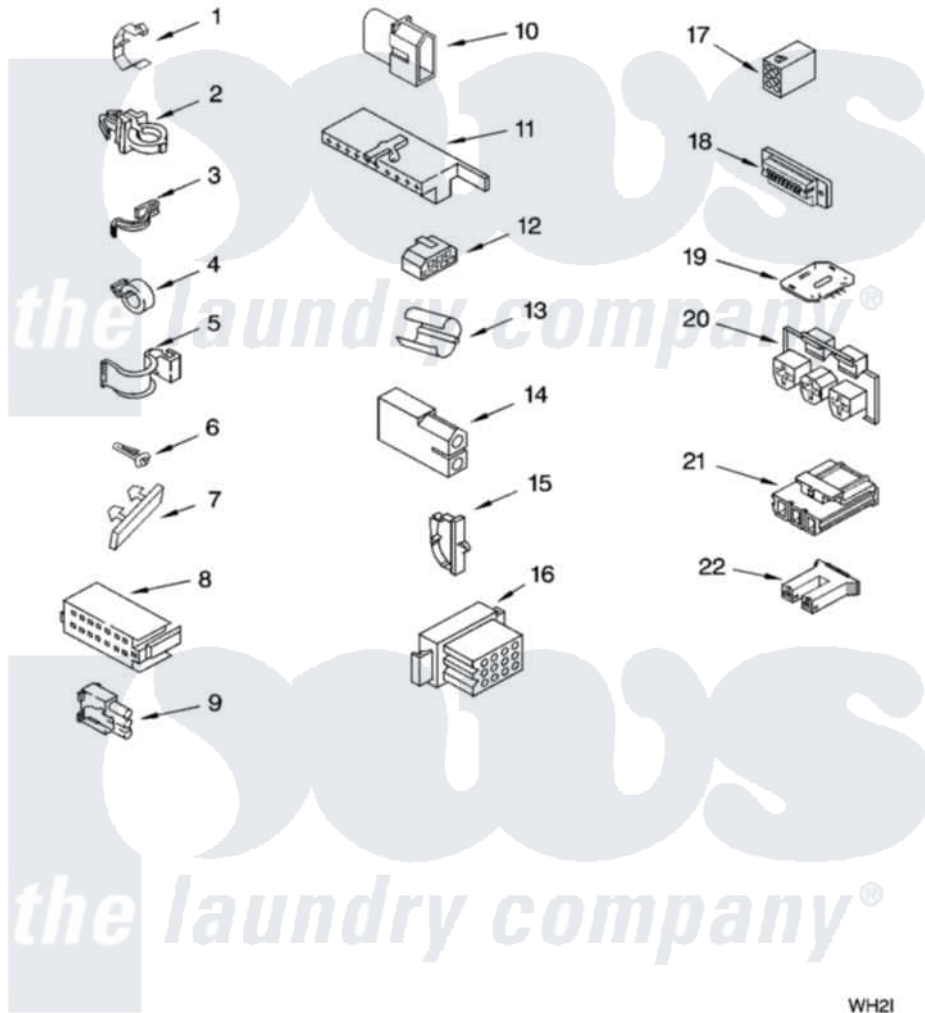

# Whirlpool 7MLSQ8545PQ1 06 - WIRING HARNESS PARTS

## WIRING HARNESS PARTS

For Models: 7MLSQ8545PQ1, 7MLSQ8545PT1, 7MLSQ8545PW1, 7MLSQ8545PG1  
 (Designer White) (Biscuit) (White/Grey) (Biscuit/Gold)

8180765

9

WH2I

Whirlpool [Residential Whirlpool 7MLSQ8545PQ1 Washer Parts](#) Parts Diagram 06 - WIRING HARNESS PARTS  
 Click on the part number to view part

Item	Original Part Number	Replaced By	Status	Part Description
1	<a href="#">3349557</a>			Retainer, Harness
2	388498		Not Available	Clip, Harness
3	3347812	<a href="#">8528351</a>		Clip
4	3352501	<a href="#">8559320</a>		Restraint, Hose
5	<a href="#">90016</a>			Clip, Pressure Switch Hose
6	3390496	<a href="#">8281256</a>		Clip, Harness
7	<a href="#">389379</a>			Retainer, Side To Feature Panel
8	<a href="#">3948614</a>			Disconnect Block
"	<a href="#">352089</a>			Timer, Block Disconnect
9	<a href="#">62889</a>			Receptacle, Terminal
10	<a href="#">353424</a>			Plug, Terminal
11	<a href="#">62505</a>			Block, Disconnect
12	<a href="#">3347243</a>			Block, Disconnect
13	<a href="#">63523</a>			Harness, Protector
14	<a href="#">717252</a>			Receptacle, Terminal
15	<a href="#">3352944</a>			Clip, Harness

16	3390423	Not Available	Block, Disconnect (12-Way) (Timer) (Use Term. 94613)
17	3347730	Not Available	Receptacle, (6-Way) (Use Term. 94613)
18	3349494		Connector, Etc
19	3407125	<a href="#">3955728</a>	Control, Etc
20	3948617	<a href="#">2172937</a>	Connector
21	<a href="#">3360056</a>		Connector
22	<a href="#">3354925</a>		Block, Connector
"	<a href="#">3354926</a>		Block, Connector