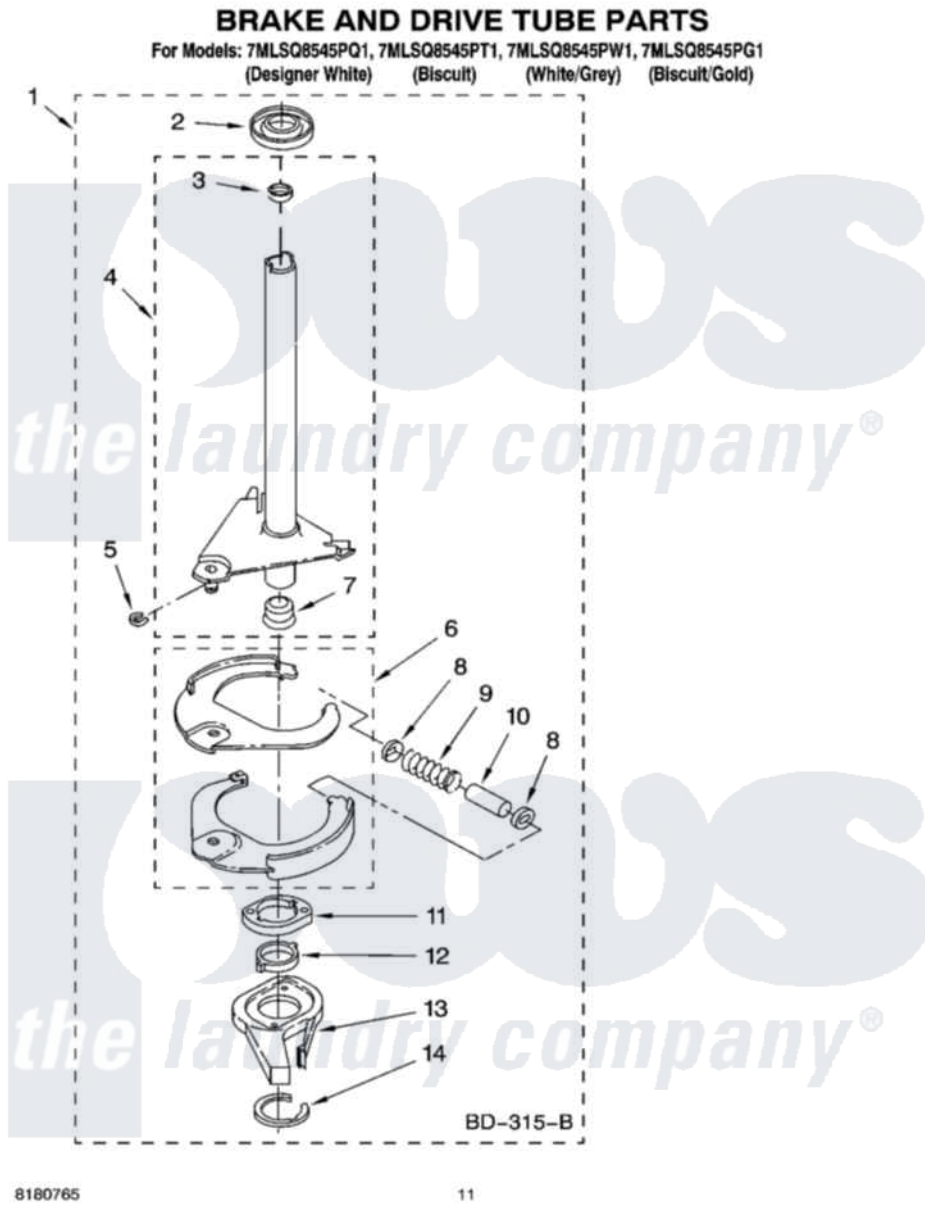

Whirlpool 7MLSQ8545PQ1 07 - BRAKE AND DRIVE TUBE PARTS

Whirlpool Residential Whirlpool 7MLSQ8545PQ1 Washer Parts Parts Diagram 07 - BRAKE AND DRIVE TUBE PARTS
 Click on the part number to view part

Item	Original Part Number	Replaced By	Status	Part Description
1	388952	285792		Basketdrive
2	62658			Ring, Thrust
3	356427			Seal, Spin Pinion
4	64027	64208		Tube-Spin
5	64035	W10083190		Ring, Retaining
6	64232	285438		Shoe-Brake
7	62703	8546462		"T" Bearing, Spin Tube
8	3353956	285658		Sleeve
9	387806		Not Available	Spring, Brake
10	3355360	285658		Sleeve
11	661516	8546461		Cam, Brake Release
12	63022			Sleeve, Cam
13	64194	285790		Lining
14	90368	W10083200		Ring, Retaining
"	N/A		Not Available	FOLLOWING PARTS NOT ILLUSTRATED
"	285208			Lubricant