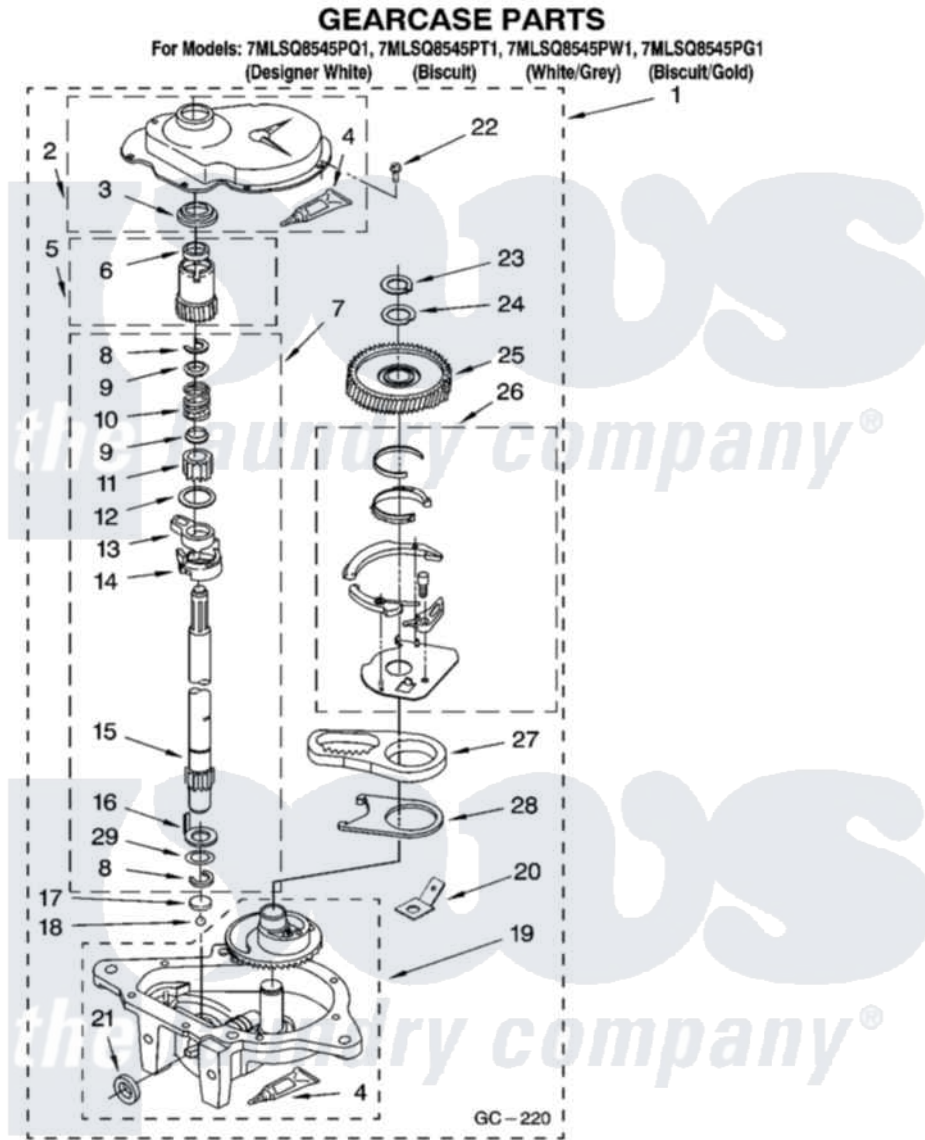

Whirlpool 7MLSQ8545PQ1 08 - GEARCASE PARTS

12

8180765

Whirlpool [Residential Whirlpool 7MLSQ8545PQ1 Washer Parts](#) Parts Diagram 08 - GEARCASE PARTS
 Click on the part number to view part

Item	Original Part Number	Replaced By	Status	Part Description
1	8532118	3360629		Gearcase
2	285202			Cover, Gearcase
3	3349985			Seal, Gearcase Cover
4	285195			Sealer Sealer, Gasket
5	63320	285362		Gear and Pinion
6	356427			Seal, Spin Pinion
7	389387			Shaft, Agitator
8	90369		Not Available	Ring, Retaining (2)
9	62677			Retainer, Spring
10	62676			Spring, Agitator
11	63273	285509		Shaft, Agitator
12	62619			Washer, Agitator Gear
13	62580	285206		Cam-Agitator
14	62581	285206		Cam-Agitator
15	285509			Shaft, Agitator
16	62618			Washer, Cam Thrust

17	16018	285205	Bearing
18	85529	285205	Bearing
19	389230	285515	Gearcase
20	3949116	Not Available	BLOCK TAB, TERMINAL
21	285352		Seal Kit, Thrust Plug
22	3351614		Screw, Gearcase Cover Mounting
23	3362552	285765	Ring-Retrn
24	285735	285766	Washer Kit, Thrust
25	62570	285362	Gear and Pinon
26	388253	999516	Shelf-Glas
27	3349296	8546456	Rack, Connecting
28	62621		Actuator, Shift
29	388815		Washer, Intermediate 1 3976263 Miscellaneous Parts Bag 2 3976300 Washer, Inlet Hose 3 3366913 Clamp, Hose