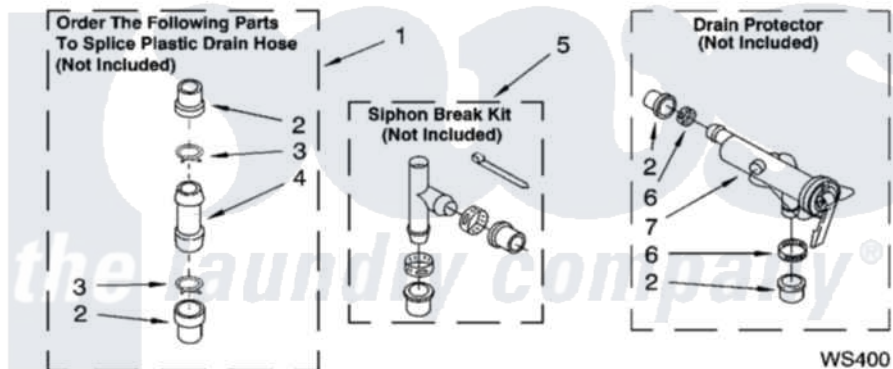

Whirlpool 7MLSQ8545PQ1 09 - WATER SYSTEM PARTS, OPTIONAL PARTS (NOT INCLUDED)

WATER SYSTEM PARTS

For Models: 7MLSQ8545PQ1, 7MLSQ8545PT1, 7MLSQ8545PW1, 7MLSQ8545PG1
(Designer White) (Biscuit) (White/Grey) (Biscuit/Gold)

8180765

13

Whirlpool [Residential Whirlpool 7MLSQ8545PQ1 Washer Parts](#) Parts Diagram 09 - WATER SYSTEM PARTS, OPTIONAL PARTS (NOT INCLUDED)
Click on the part number to view part

Item	Original Part Number	Replaced By	Status	Part Description
1	285442			Water System Parts
2	285321			Water System Parts
3	370447	285655		Clamp, Hose
4	16272			Connector, Straight
5	285320			Water System Parts
6	65349	285655		Clamp, Hose
7	367031			Water System Parts
	72017			Paint, Touch-Up
"	4392899			Paint, Touch-Up
"	350938			Paint, Pressurized Spray B
"	350930			Paint, Pressurized Spray B
"	4392901			Paint, Pressurized Spray
"	799344			Paint, Touch-Up)
"	4392900			Paint, Bulk)
"	N/A		Not Available	OIL