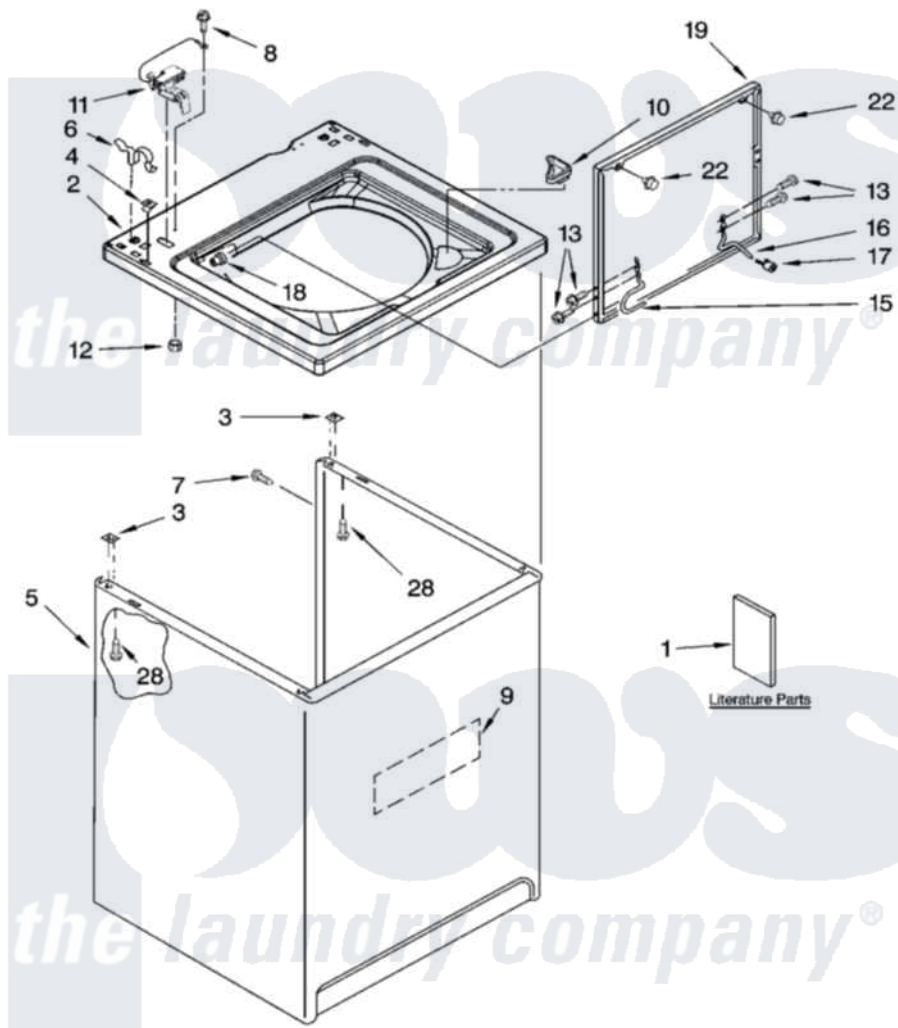

Whirlpool 7MLSQ8545PT0 01 - TOP AND CABINET PARTS

TOP AND CABINET PARTS

For Models: 7MLSQ8545PQ0, 7MLSQ8545PT0, 7MLSQ8545PW0
(Designer White) (Biscuit) (White/Grey)

AUTOMATIC
WASHER

3-05 Litho in U.S.A. (drd)

1

Part No. 8180545 Rev. A

Whirlpool [Residential Whirlpool 7MLSQ8545PT0 Washer Parts](#) Parts Diagram 01 - TOP AND CABINET PARTS
Click on the part number to view part

Item	Original Part Number	Replaced By	Status	Part Description
1	8539803		Not Available	Installation Instructions
"	8558603		Not Available	Feature Sheet
"	8539806		Not Available	Use & Care Guide
"	8558605		Not Available	Energy Guide (Mexico)
"	8542633		Not Available	Wiring Diagram
2	8318064			Top
"	8318066			Top
3	62750			Spacer, Cabinet To Top (4)
4	357213			Nut, Push-In
5	63424			Cabinet
"	3954357			Cabinet
6	62780			Clip, Top And Cabinet And Rear Panel
7	3357011	308685		Side Trim)
8	3351614			Screw, Gearcase Cover Mounting
9	3976348			Absorber, Sound

10	3362952		Dispenser, Bleach
11	8318084		Switch, Lid
12	8533959	680762	Nut
13	3351355	W10119828	Screw, Lid Hinge Mounting
15	8318088		Hinge, Lid
16	54583		Hinge, Lid
17	19119		Bumper, Lid Hinge
18	21258		Bearing, Lid Hinge
19	8557513	3957617	Lid
"	8557514	3957618	Lid
22	9724509		Bumper, Lid
28	3390631		Screw, 10-16 X 3/8