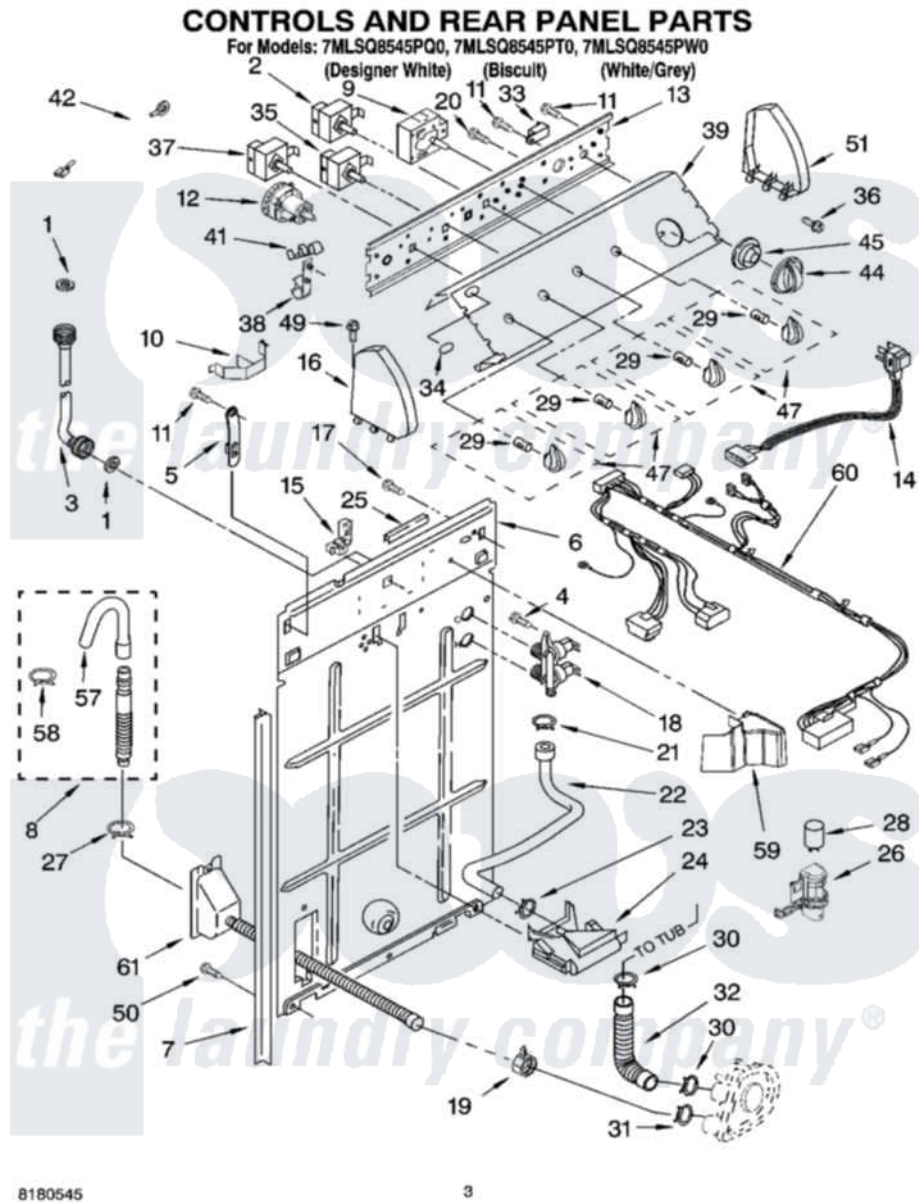

Whirlpool 7MLSQ8545PT0 02 - CONTROLS AND REAR PANEL PARTS

Whirlpool [Residential Whirlpool 7MLSQ8545PT0 Washer Parts](#) Parts Diagram 02 - CONTROLS AND REAR PANEL PARTS

[Click on the part number to view part](#)

Item	Original Part Number	Replaced By	Status	Part Description
1	16123			Washer Inlet-Hose Miscellaneous Parts Must be Ordered Separately.
2	3949187	W10168262		Switch, Rotary
3	8571377	89503		Hose-Inlet
"	8571378	89503		Hose-Inlet
4	9740848			Screw, Mixing Valve Mounting
5	8318255	8568314		Strap, Console
6	8318405			Panel, Rear
7	62747			Pad, Rear Panel
8	3951609	285664		Hose
"	661577	285666		Hose
"	3357090	285702		Hose
9	3951702			Timer, Control
10	8055003			Clip, Harness And Pressure Switch
11	00767			Screw, 8A X 3/8 HeX Washer