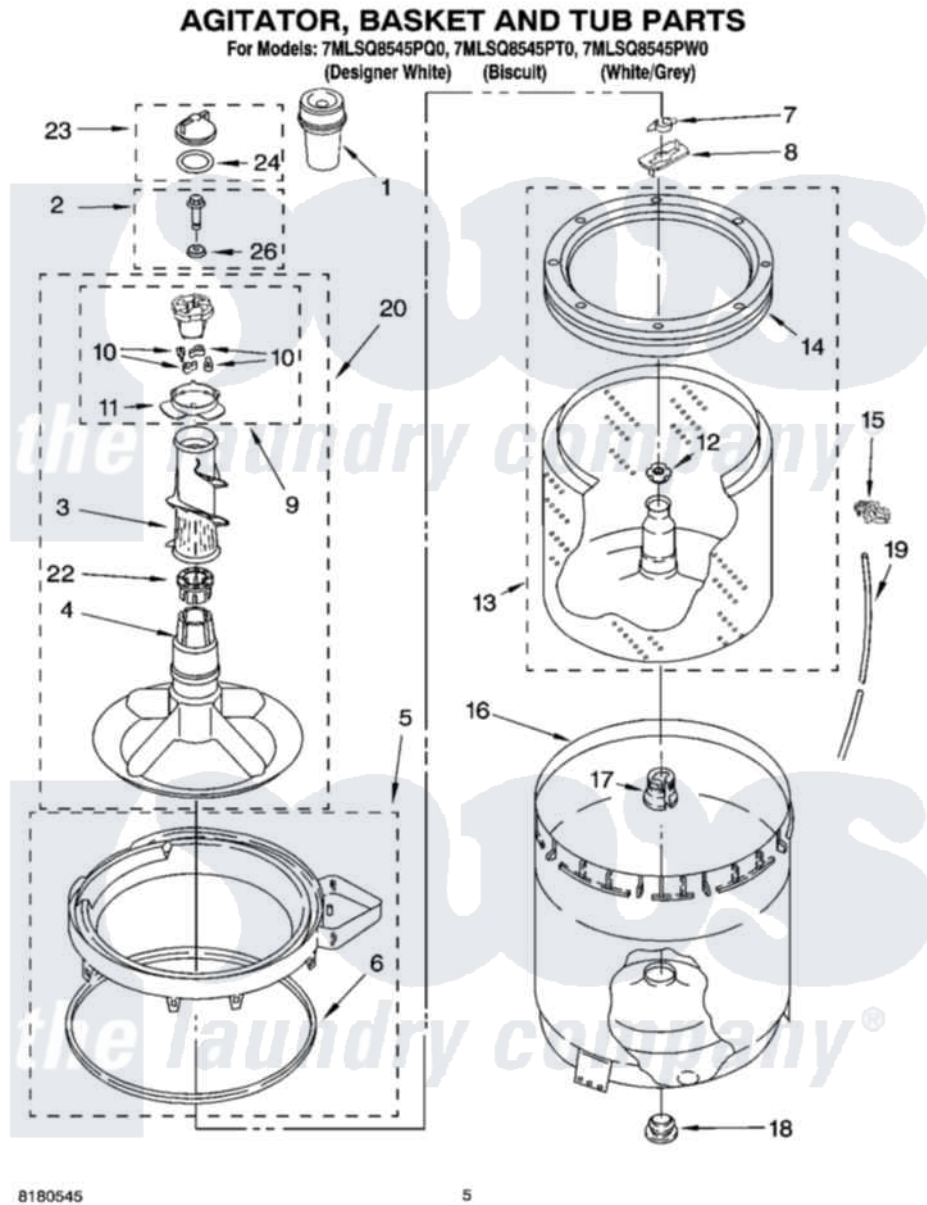

Whirlpool 7MLSQ8545PT0 03 - AGITATOR, BASKET AND TUB PARTS

8180545

5

Whirlpool Residential Whirlpool 7MLSQ8545PT0 Washer Parts Parts Diagram 03 - AGITATOR, BASKET AND TUB PARTS

Click on the part number to view part

Item	Original Part Number	Replaced By	Status	Part Description
1	63580			Dispenser, Fabric Softener
2	358237			Screw And Washer
3	3363003			Mover, Clothes
4	3951632			Agitator
5	8528150	W10445870		Ring-Tub
6	3976308			Gasket, Tub Ring
7	3354845			Clip, Agitator
8	3355921	8543666		Washer, Agitator
9	3951682	285809		Cam-Agitator
10	3366877	80040		Dog-Agitator
11	3952374			Bearing, Driven Cam
12	21366			Nut, Spanner
13	8526016	W10389328		Clothes Container, Assembly
14	8519788	387240		Ring, Balance
15	2219077			Clip, Pressure Switch Hose
16	63849			Strain Relief, Power Cord

17	389140		Tub Block, Basket Drive
18	383727		Gasket, Centerpodt
19	3347780	353244	Hose, Pressure Switch
20	3951744		Agitator Assembly
22	3951608		Spacer, Thrust
23	3354733	W10074580	Cap, Barrier
24	3348855	W10072840	Fabric Softener
26	3949550		Washer