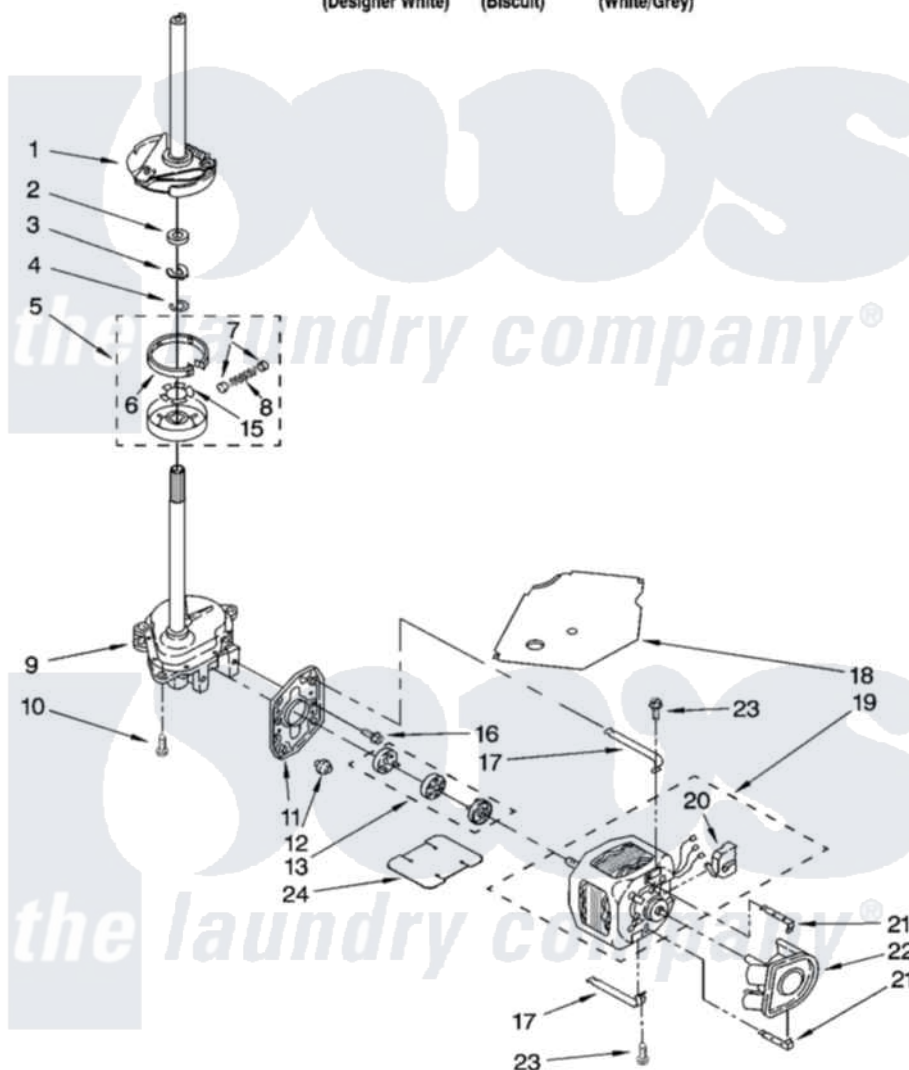

# Whirlpool 7MLSQ8545PT0 04 - BRAKE, CLUTCH, GEARCASE, MOTOR AND PUMP PARTS

## BRAKE, CLUTCH, GEARCASE, MOTOR AND PUMP PARTS

For Models: 7MLSQ8545PQ0, 7MLSQ8545PT0, 7MLSQ8545PW0  
(Designer White) (Biscuit) (White/Grey)

8180545

7

Whirlpool [Residential Whirlpool 7MLSQ8545PT0 Washer Parts](#) Parts Diagram 04 - BRAKE, CLUTCH, GEARCASE, MOTOR AND PUMP PARTS

[Click on the part number to view part](#)

Item	Original Part Number	Replaced By	Status	Part Description
1	388952	<a href="#">285792</a>		Basketdrive
2	<a href="#">63292</a>			Washer, Spin Tube Thrust
3	62697	<a href="#">W10080230</a>		Ring, Spin Tube Support
4	63283	<a href="#">285353</a>		Ring
5	3951311	<a href="#">285785</a>		Clutch
6	3951308	<a href="#">285790</a>		Lining
7	<a href="#">62646</a>			Cap, Clutch Spring
8	<a href="#">3946792</a>			Spring And Damper Assembly
9	8532118	<a href="#">3360629</a>		Gearcase
10	3357334	<a href="#">3400516</a>		Screw Anti-Rattle
11	<a href="#">62611</a>			Plate, Motor Mount To Gearcase
12	<a href="#">62691</a>			Grommet, Motor
13	285753	<a href="#">285753A</a>		Coupling
15	<a href="#">3355454</a>			Clip, Main Drive

16	<a href="#">3400516</a>		Screw Anti-Rattle
17	3349637	<a href="#">W10086010</a>	Retainer, Motor
18	<a href="#">3362089</a>		Shield, Tub To Motor
19	8528157	<a href="#">661600</a>	Motor, Main Drive
20	<a href="#">3952056</a>		Switch, Main Drive Motor
21	<a href="#">8546127</a>		Retainer, Pump
22	<a href="#">3363394</a>		Pump
23	3387485	<a href="#">273556</a>	Screw, 10-16 X 5/8
24	<a href="#">8316060</a>		Shield, Tub To Motor