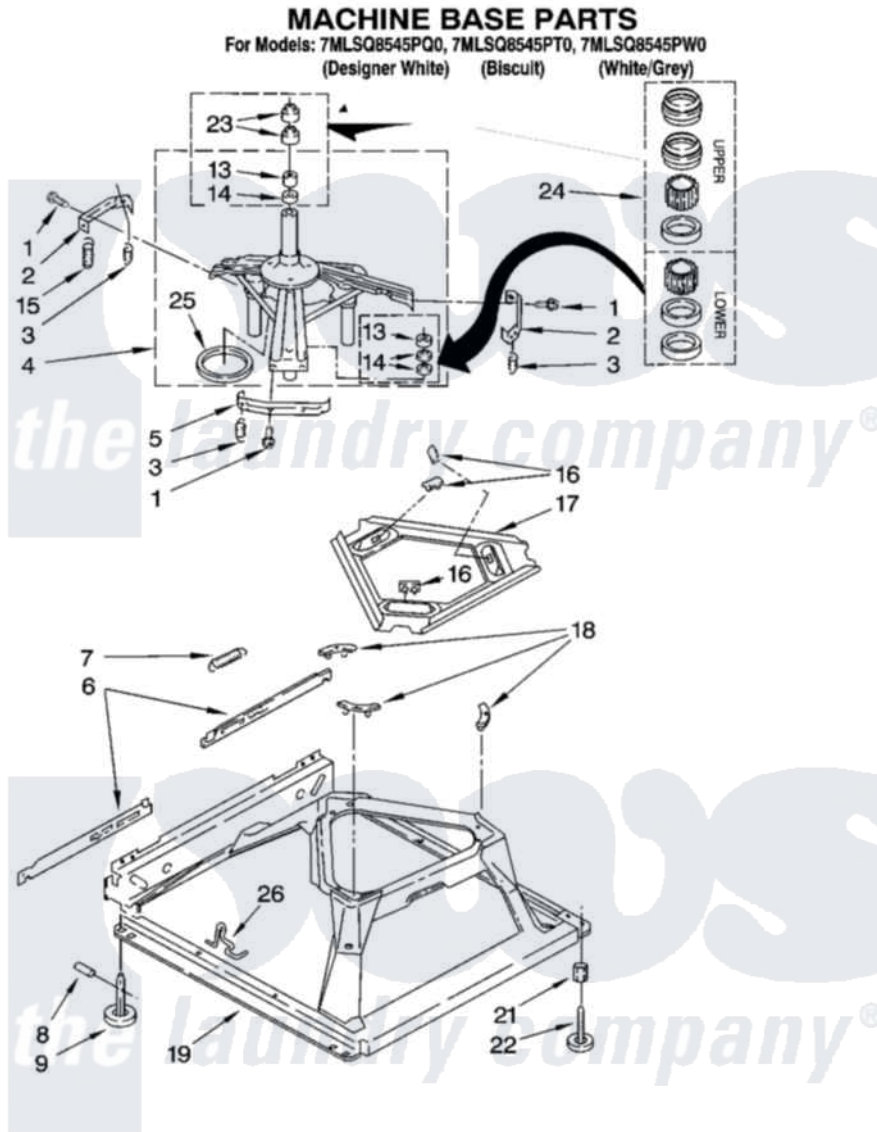

Whirlpool 7MLSQ8545PT0 05 - MACHINE BASE PARTS

8

8180545

Whirlpool [Residential Whirlpool 7MLSQ8545PT0 Washer Parts](#) Parts Diagram 05 - MACHINE BASE PARTS
 Click on the part number to view part

Item	Original Part Number	Replaced By	Status	Part Description
1	3400076			Screw, Bracket Mounting
2	64067			Bracket, Spring Outer
3	63907			Spring, Suspension
4	3362087	280184		Support
5	64065			Bracket, Spring Outer
6	63466			Link, Leveling Mechanism
7	62597	8316845		Spring
8	62837			Pin, Knurled
9	62596	285244		Feet-Leveling
13	3347047	8546455		Bearing, Centerpost
14	357409	359449		Seal, Agitator Shaft
15	388492	W10250667		Spring, Counterweight
16	62568	285219		Pad
17	3946509			Plate, Suspension
18	3363660	285744		Pad
19	3946512	285771		Base

21	3359452		Nut, Lock
22	389102	W10001130	Foot, Leveling
23	356934	8577376	Seal, Centerpost
24	285203		Centerpost Bearing Kit
25	63134		Ring, Sound Deadening
26	63806	W10145155	Retainer, Suspension Spring