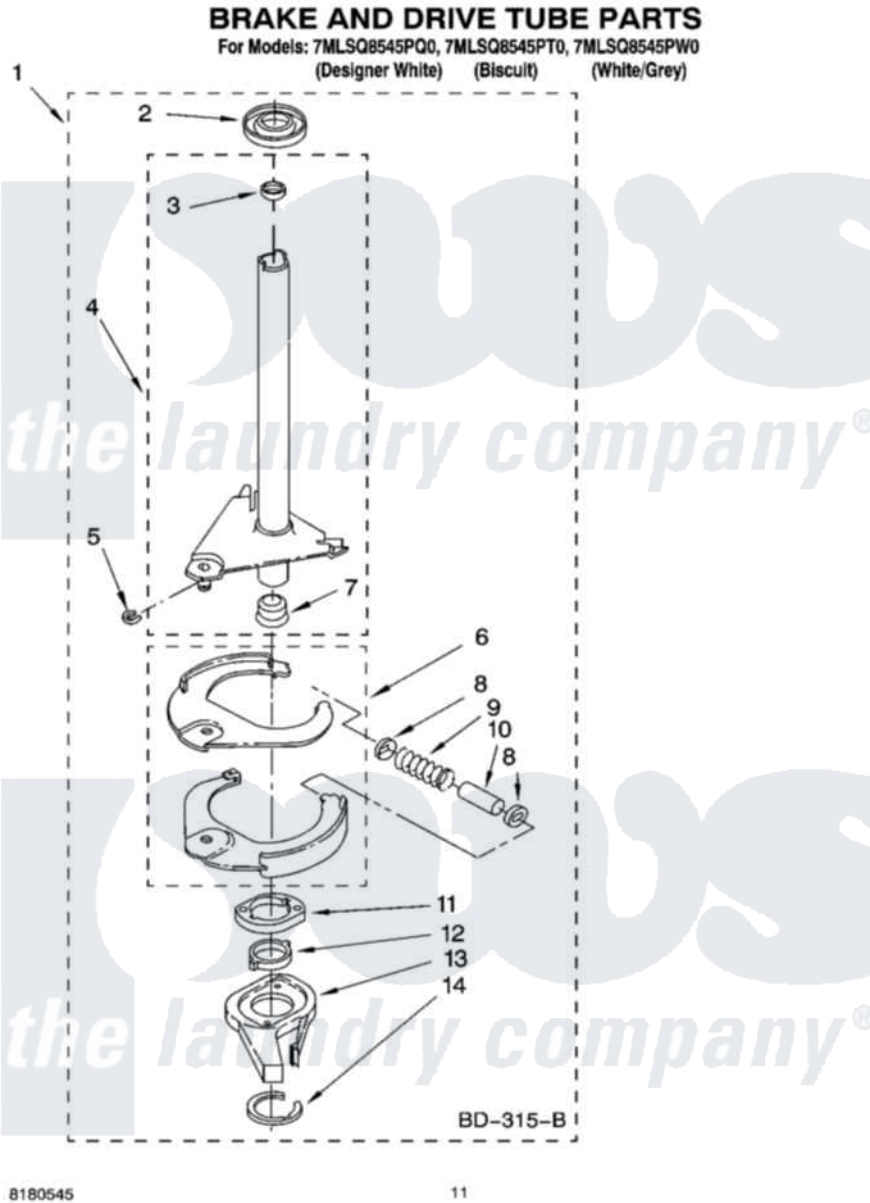

Whirlpool 7MLSQ8545PT0 07 - BRAKE AND DRIVE TUBE PARTS

8180545

11

Whirlpool Residential Whirlpool 7MLSQ8545PT0 Washer Parts Parts Diagram 07 - BRAKE AND DRIVE TUBE PARTS
 Click on the part number to view part

Item	Original Part Number	Replaced By	Status	Part Description
1	388952	285792		Basketdrive
2	62658			Ring, Thrust
3	356427			Seal, Spin Pinion
4	64027	64208		Tube-Spin
5	64035	W10083190		Ring, Retaining
6	64232	285438		Shoe-Brake
7	62703	8546462		"T" Bearing, Spin Tube
8	3353956	285658		Sleeve
9	387806		Not Available	Spring, Brake
10	3355360	285658		Sleeve
11	661516	8546461		Cam, Brake Release
12	63022			Sleeve, Cam
13	64194	285790		Lining
14	90368	W10083200		Ring, Retaining
"	N/A		Not Available	FOLLOWING PARTS NOT ILLUSTRATED
"	285208			Lubricant