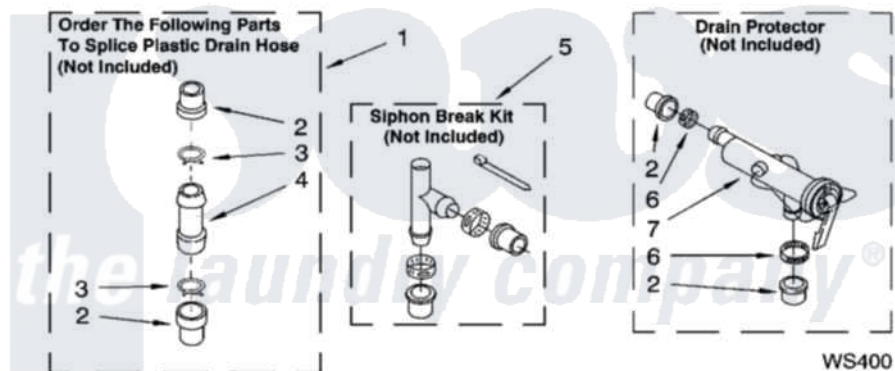

**Whirlpool 7MLSQ8545PT0 09 - WATER SYSTEM PARTS,  
MISCELLANEOUS PARTS, OPTIONAL PARTS (NOT INCLUDED)**

**WATER SYSTEM PARTS**

For Models: 7MLSQ8545PQ0, 7MLSQ8545PT0, 7MLSQ8545PW0  
(Designer White) (Biscuit) (White/Grey)

8180545

13

Whirlpool [Residential Whirlpool 7MLSQ8545PT0 Washer Parts](#) Parts Diagram 09 - WATER SYSTEM PARTS,  
MISCELLANEOUS PARTS, OPTIONAL PARTS (NOT INCLUDED)

[Click on the part number to view part](#)

Item	Original Part Number	Replaced By	Status	Part Description
1	<a href="#">285442</a>			Water System Parts
2	<a href="#">285321</a>			Water System Parts
3	370447	<a href="#">285655</a>		Clamp, Hose
4	<a href="#">16272</a>			Connector, Straight
5	<a href="#">285320</a>			Water System Parts
6	65349	<a href="#">285655</a>		Clamp, Hose
7	<a href="#">367031</a>			Water System Parts
1	3976253	<a href="#">285654</a>		Parts-Misc
2	<a href="#">16123</a>			Washer Inlet-Hose Miscellaneous Parts Must be Ordered Separately.
3	3366913	<a href="#">3357331</a>		Clamp, Drain
4	<a href="#">3359452</a>			Nut, Lock
5	389102	<a href="#">W10001130</a>		Foot, Leveling
6	3366912	<a href="#">356138</a>		Clamp, Hose