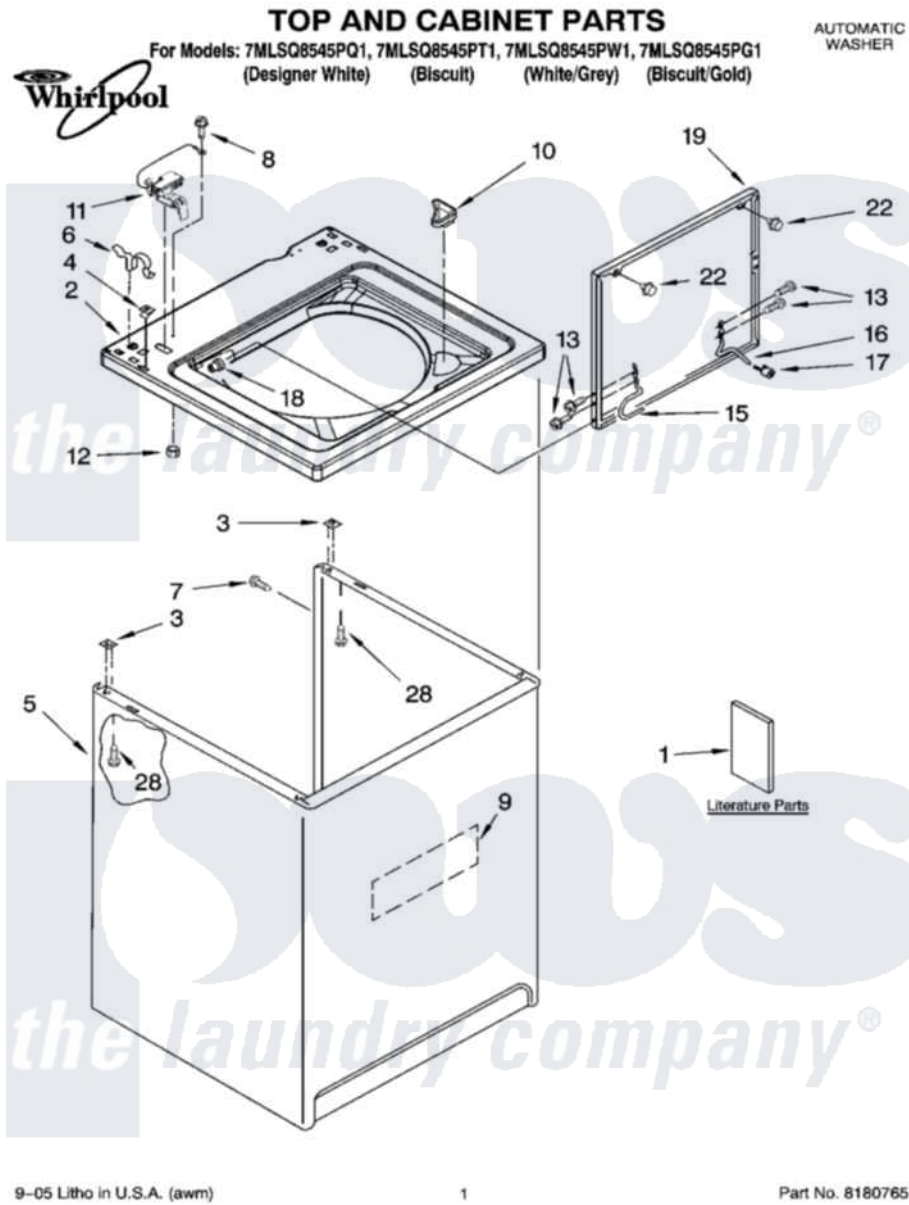

Whirlpool 7MLSQ8545PT1 01 - TOP AND CABINET PARTS

Whirlpool [Residential Whirlpool 7MLSQ8545PT1 Washer Parts](#) Parts Diagram 01 - TOP AND CABINET PARTS
Click on the part number to view part

Item	Original Part Number	Replaced By	Status	Part Description
1	W10071230		Not Available	Installation Instructions
"	8558603		Not Available	Feature Sheet
"	8539806		Not Available	Use & Care Guide
"	8558605		Not Available	Energy Guide (Mexico)
"	8542633		Not Available	Wiring Diagram
2	8318064			Top
"	8318066			Top
3	62750			Spacer, Cabinet To Top (4)
4	357213			Nut, Push-In
5	63424			Cabinet
"	3954357			Cabinet
6	62780			Clip, Top And Cabinet And Rear Panel
7	3357011	308685		Side Trim)
8	3351614			Screw, Gearcase Cover Mounting
9	3976348			Absorber, Sound

10	3362952		Dispenser, Bleach
11	8318084		Switch, Lid
12	8533959	680762	Nut
13	3351355	W10119828	Screw, Lid Hinge Mounting
15	8318088		Hinge, Lid
16	54583		Hinge, Lid
17	19119		Bumper, Lid Hinge
18	21258		Bearing, Lid Hinge
19	8557513	3957617	Lid
"	8557514	3957618	Lid
22	9724509		Bumper, Lid
28	3390631		Screw, 10-16 X 3/8