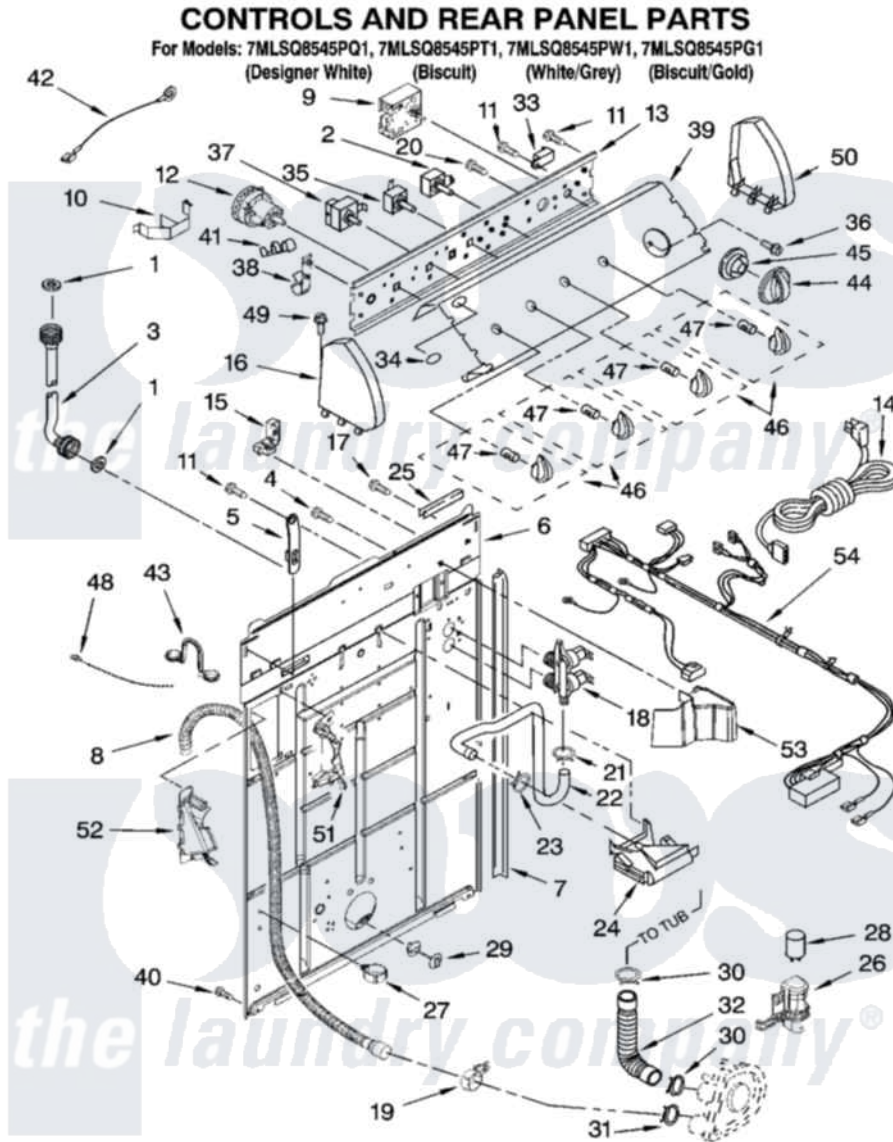

Whirlpool 7MLSQ8545PT1 02 - CONTROLS AND REAR PANEL PARTS

8180765

3

Whirlpool Residential Whirlpool 7MLSQ8545PT1 Washer Parts Parts Diagram 02 - CONTROLS AND REAR PANEL PARTS

Click on the part number to view part

Item	Original Part Number	Replaced By	Status	Part Description
1	3976300	16123		Washer Inlet-Hose Miscellaneous Parts Must be Ordered Separately.
2	3949187	W10168262		Switch, Rotary
3	8571377	89503		Hose-Inlet
"	8571378	89503		Hose-Inlet
4	9740848			Screw, Mixing Valve Mounting
5	8568314			Strap, Console
6	8318015			Panel, Rear
7	62747			Pad, Rear Panel
8	8559373	W10096921		Drain Hose Assembly
9	3951702			Timer, Control
10	8055003			Clip, Harness And Pressure Switch
11	90767			Screw, 8A X 3/8 HeX Washer Head Tapping
12	3366846	W10335056		Switch-WL