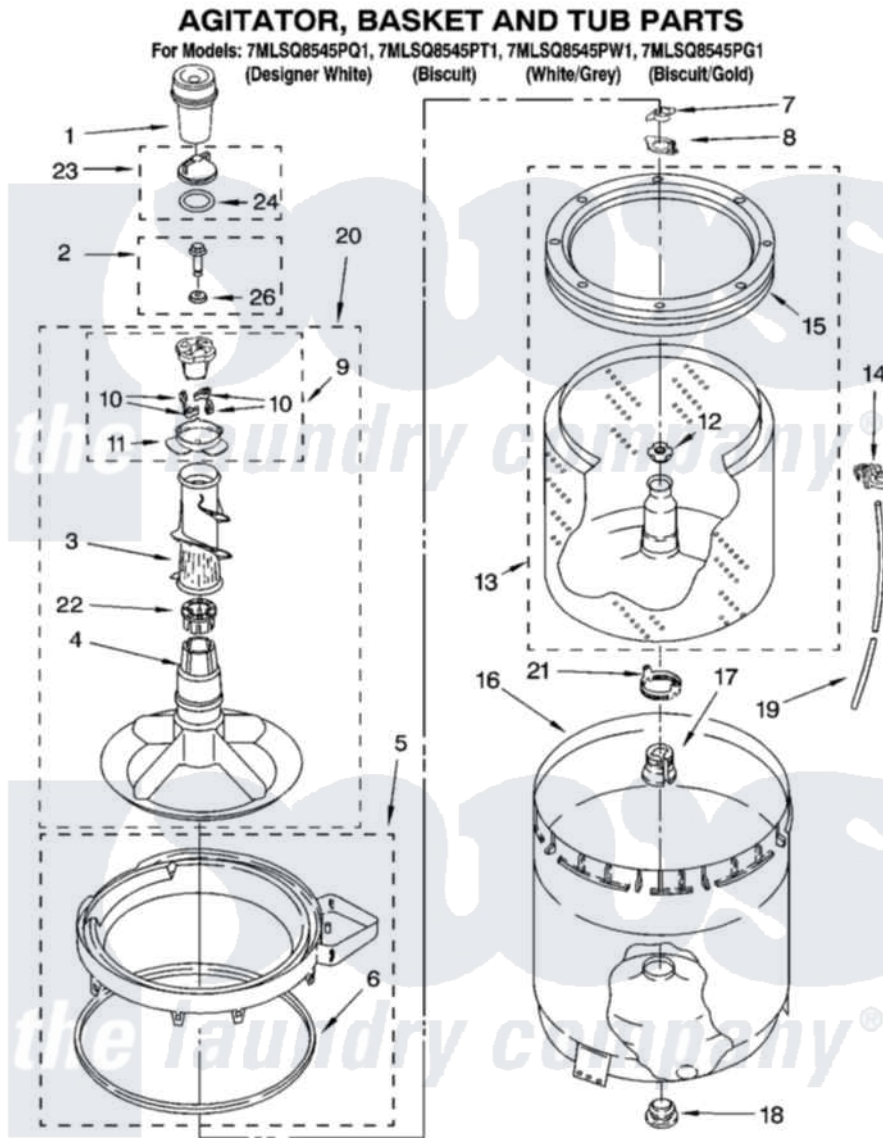

# Whirlpool 7MLSQ8545PT1 03 - AGITATOR, BASKET AND TUB PARTS

8180765

5

Whirlpool Residential Whirlpool 7MLSQ8545PT1 Washer Parts Parts Diagram 03 - AGITATOR, BASKET AND TUB PARTS

Click on the part number to view part

Item	Original Part Number	Replaced By	Status	Part Description
1	<a href="#">63580</a>			Dispenser, Fabric Softener
2	<a href="#">358237</a>			Screw And Washer
3	<a href="#">3363003</a>			Mover, Clothes
4	<a href="#">3951632</a>			Agitator
5	8528150	<a href="#">W10445870</a>		Ring-Tub
6	<a href="#">3976308</a>			Gasket, Tub Ring
7	<a href="#">3354845</a>			Clip, Agitator
8	<a href="#">8543666</a>			Washer, Agitator
9	3951682	<a href="#">285809</a>		Cam-Agitator
10	3366877	<a href="#">80040</a>		Dog-Agitator
11	<a href="#">3952374</a>			Bearing, Driven Cam
12	<a href="#">21366</a>			Nut, Spanner
13	8526016	<a href="#">W10389328</a>		Clothes Container, Assembly
14	<a href="#">2219077</a>			Clip, Pressure Switch Hose
15	8519788	<a href="#">387240</a>		Ring, Balance
16	<a href="#">63849</a>			Strain Relief, Power Cord

17	<a href="#">389140</a>		Tub Block, Basket Drive
18	<a href="#">383727</a>		Gasket, Centerpod
19	3347780	<a href="#">353244</a>	Hose, Pressure Switch
20	<a href="#">3951744</a>		Agitator Assembly
21	<a href="#">8577198</a>		Filter, Lint
22	<a href="#">3951608</a>		Spacer, Thrust
23	3354733	<a href="#">W10074580</a>	Cap, Barrier
24	3348855	<a href="#">W10072840</a>	Fabric Softener
26	<a href="#">3949550</a>		Washer