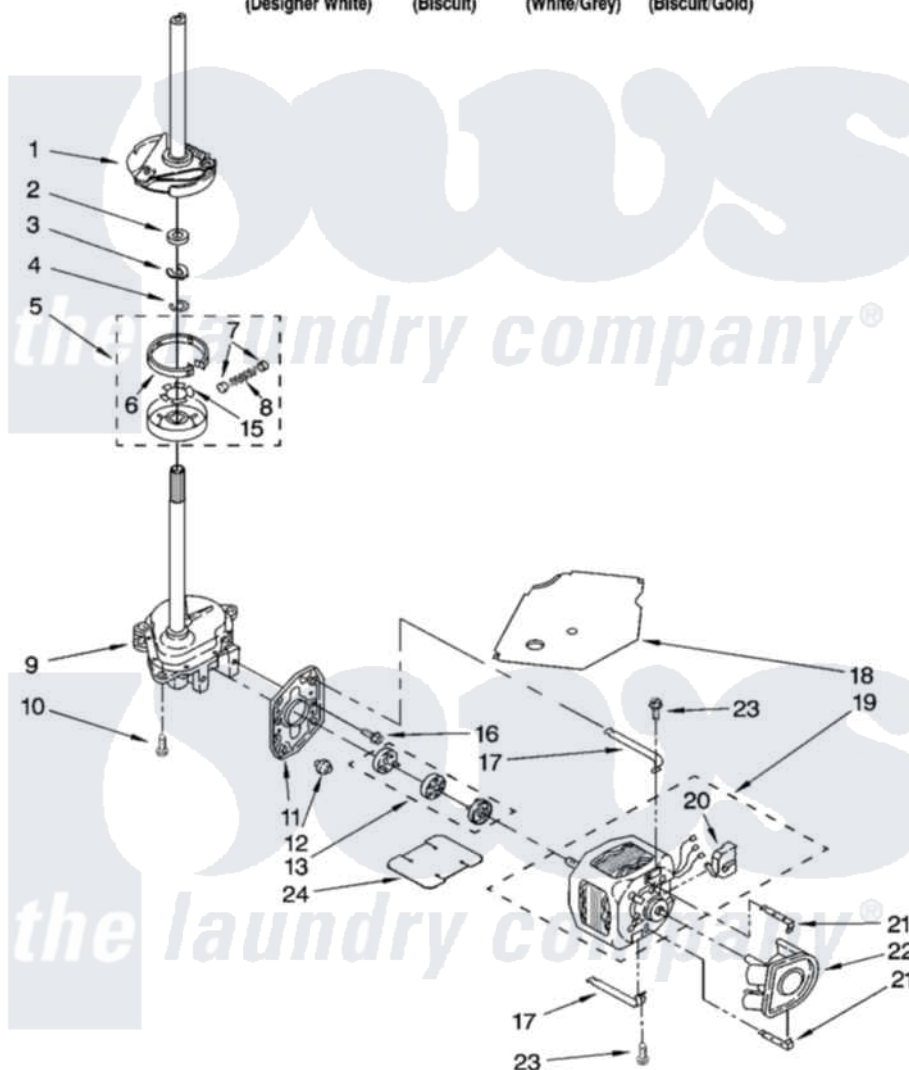

Whirlpool 7MLSQ8545PT1 04 - BRAKE, CLUTCH, GEARCASE, MOTOR AND PUMP PARTS

BRAKE, CLUTCH, GEARCASE, MOTOR AND PUMP PARTS

For Models: 7MLSQ8545PQ1, 7MLSQ8545PT1, 7MLSQ8545PW1, 7MLSQ8545PG1
(Designer White) (Biscuit) (White/Grey) (Biscuit/Gold)

8180765

7

Whirlpool [Residential Whirlpool 7MLSQ8545PT1 Washer Parts](#) Parts Diagram 04 - BRAKE, CLUTCH, GEARCASE, MOTOR AND PUMP PARTS
Click on the part number to view part

Item	Original Part Number	Replaced By	Status	Part Description
1	388952	285792		Basketdrive
2	63292			Washer, Spin Tube Thrust
3	62697	W10080230		Ring, Spin Tube Support
4	63283	285353		Ring
5	3951311	285785		Clutch
6	3951308	285790		Lining
7	62646			Cap, Clutch Spring
8	3946792			Spring And Damper Assembly
9	8532118	3360629		Gearcase
10	3357334	3400516		Screw Anti-Rattle
11	62611			Plate, Motor Mount To Gearcase
12	62691			Grommet, Motor
13	285753	285753A		Coupling
15	3355454			Clip, Main Drive

16	3400516		Screw Anti-Rattle
17	3349637	W10086010	Retainer, Motor
18	3362089		Shield, Tub To Motor
19	8528157	661600	Motor, Main Drive
20	3952056		Switch, Main Drive Motor
21	8546127		Retainer, Pump
22	3363394		Pump
23	3387485	273556	Screw, 10-16 X 5/8
24	8316060		Shield, Tub To Motor