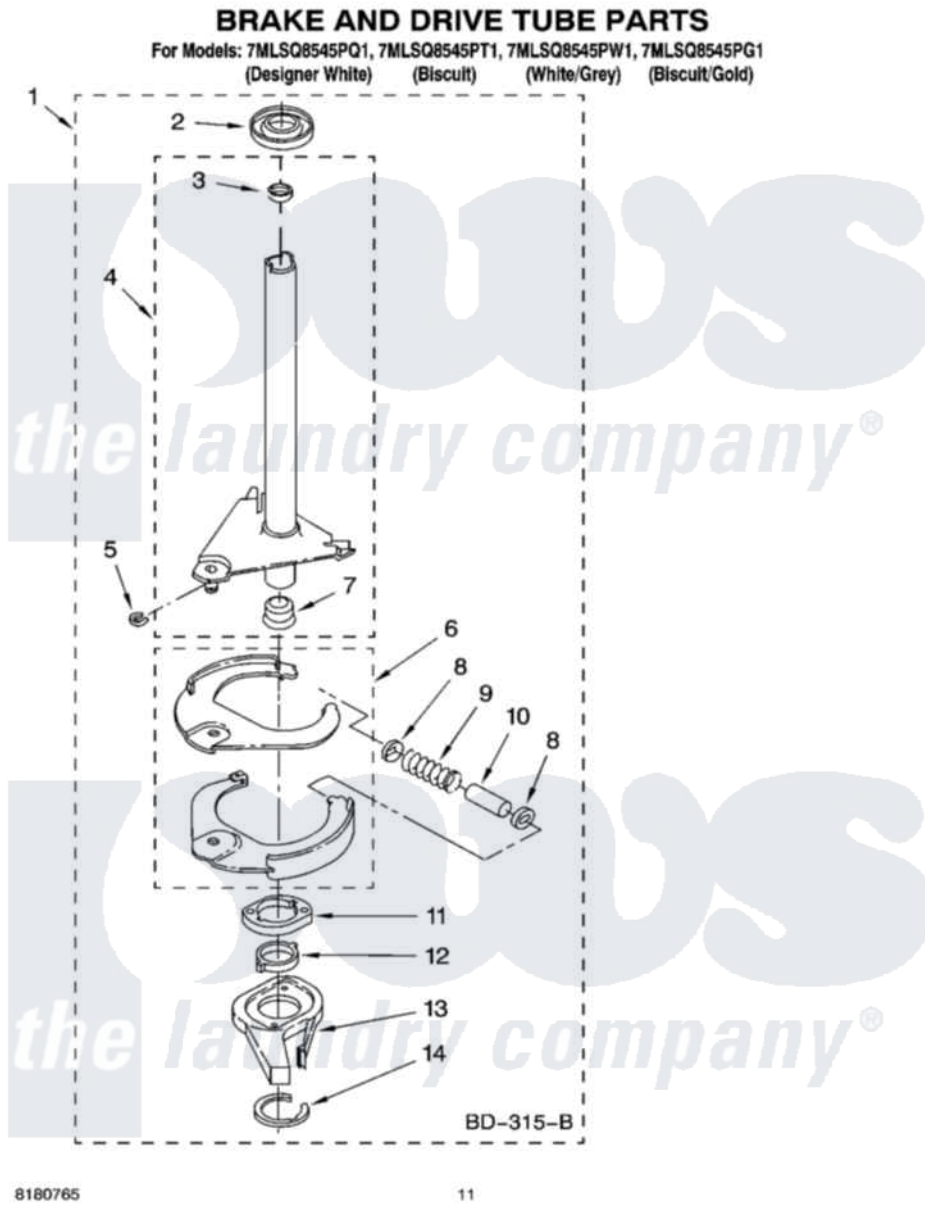

Whirlpool 7MLSQ8545PT1 07 - BRAKE AND DRIVE TUBE PARTS

8180765

11

Whirlpool Residential Whirlpool 7MLSQ8545PT1 Washer Parts Parts Diagram 07 - BRAKE AND DRIVE TUBE PARTS
 Click on the part number to view part

Item	Original Part Number	Replaced By	Status	Part Description
1	388952	285792		Basketdrive
2	62658			Ring, Thrust
3	356427			Seal, Spin Pinion
4	64027	64208		Tube-Spin
5	64035	W10083190		Ring, Retaining
6	64232	285438		Shoe-Brake
7	62703	8546462		"T" Bearing, Spin Tube
8	3353956	285658		Sleeve
9	387806		Not Available	Spring, Brake
10	3355360	285658		Sleeve
11	661516	8546461		Cam, Brake Release
12	63022			Sleeve, Cam
13	64194	285790		Lining
14	90368	W10083200		Ring, Retaining
"	N/A		Not Available	FOLLOWING PARTS NOT ILLUSTRATED
"	285208			Lubricant