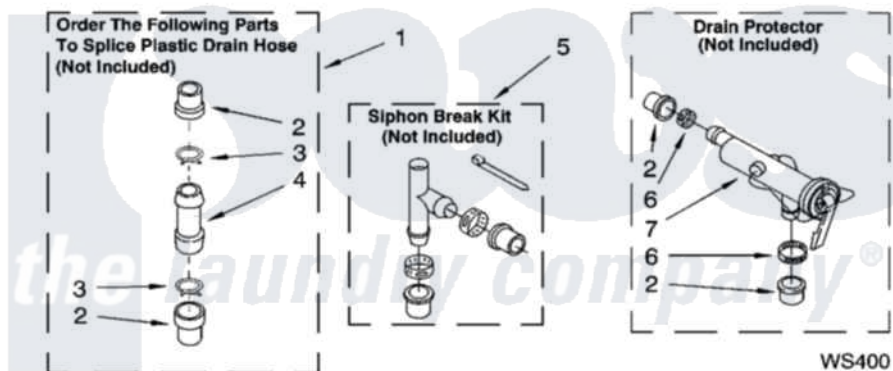

Whirlpool 7MLSQ8545PT1 09 - WATER SYSTEM PARTS, OPTIONAL PARTS (NOT INCLUDED)

WATER SYSTEM PARTS

For Models: 7MLSQ8545PQ1, 7MLSQ8545PT1, 7MLSQ8545PW1, 7MLSQ8545PG1
(Designer White) (Biscuit) (White/Grey) (Biscuit/Gold)

8180765

13

Whirlpool [Residential Whirlpool 7MLSQ8545PT1 Washer Parts](#) Parts Diagram 09 - WATER SYSTEM PARTS, OPTIONAL PARTS (NOT INCLUDED)
Click on the part number to view part

Item	Original Part Number	Replaced By	Status	Part Description
1	285442			Water System Parts
2	285321			Water System Parts
3	370447	285655		Clamp, Hose
4	16272			Connector, Straight
5	285320			Water System Parts
6	65349	285655		Clamp, Hose
7	367031			Water System Parts
	72017			Paint, Touch-Up
"	4392899			Paint, Touch-Up
"	350938			Paint, Pressurized Spray B
"	350930			Paint, Pressurized Spray B
"	4392901			Paint, Pressurized Spray
"	799344			Paint, Touch-Up)
"	4392900			Paint, Bulk)
"	N/A		Not Available	OIL