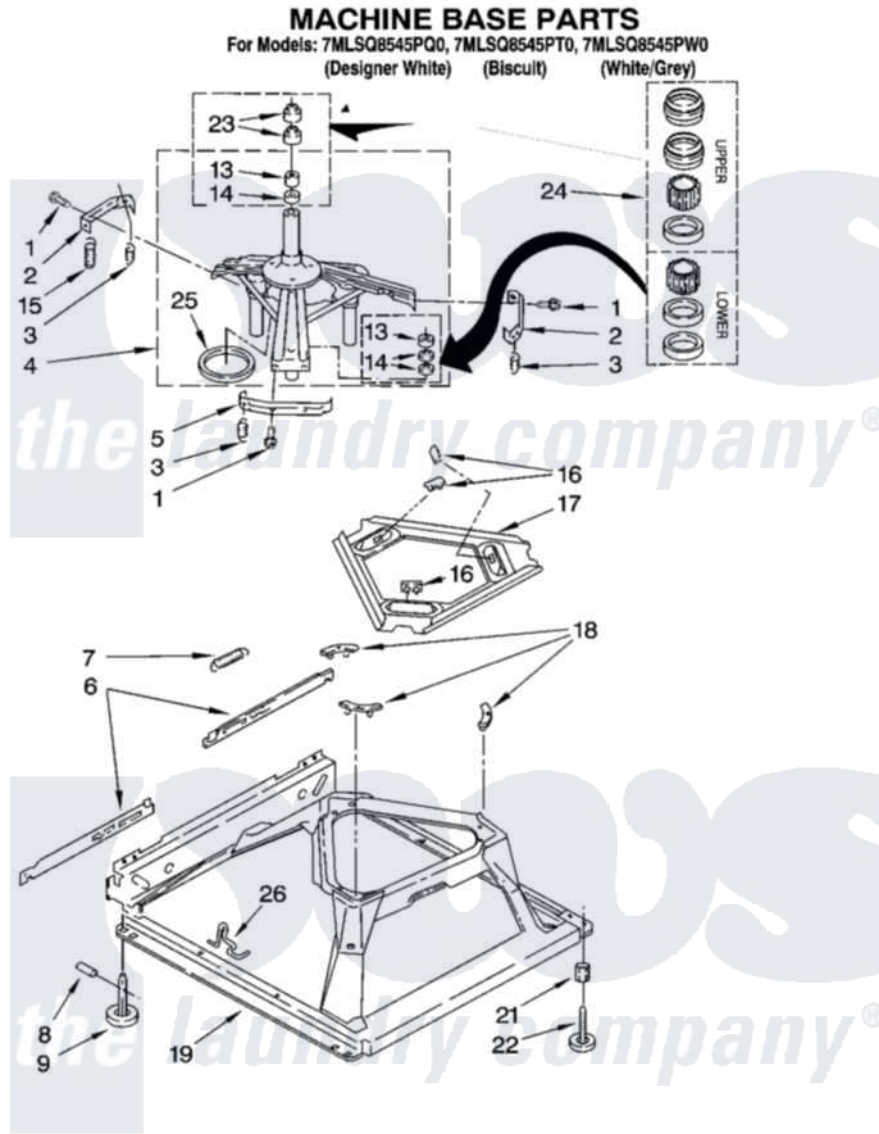

Whirlpool 7MLSQ8545PW0 05 - MACHINE BASE PARTS

Whirlpool [Residential Whirlpool 7MLSQ8545PW0 Washer Parts](#) Parts Diagram 05 - MACHINE BASE PARTS
 Click on the part number to view part

Item	Original Part Number	Replaced By	Status	Part Description
1	3400076			Screw, Bracket Mounting
2	64067			Bracket, Spring Outer
3	63907			Spring, Suspension
4	3362087	280184		Support
5	64065			Bracket, Spring Outer
6	63466			Link, Leveling Mechanism
7	62597	8316845		Spring
8	62837			Pin, Knurled
9	62596	285244		Feet-Leveling
13	3347047	8546455		Bearing, Centerpost
14	357409	359449		Seal, Agitator Shaft
15	388492	W10250667		Spring, Counterweight
16	62568	285219		Pad
17	3946509			Plate, Suspension
18	3363660	285744		Pad
19	3946512	285771		Base

21	3359452		Nut, Lock
22	389102	W10001130	Foot, Leveling
23	356934	8577376	Seal, Centerpost
24	285203		Centerpost Bearing Kit
25	63134		Ring, Sound Deadening
26	63806	W10145155	Retainer, Suspension Spring