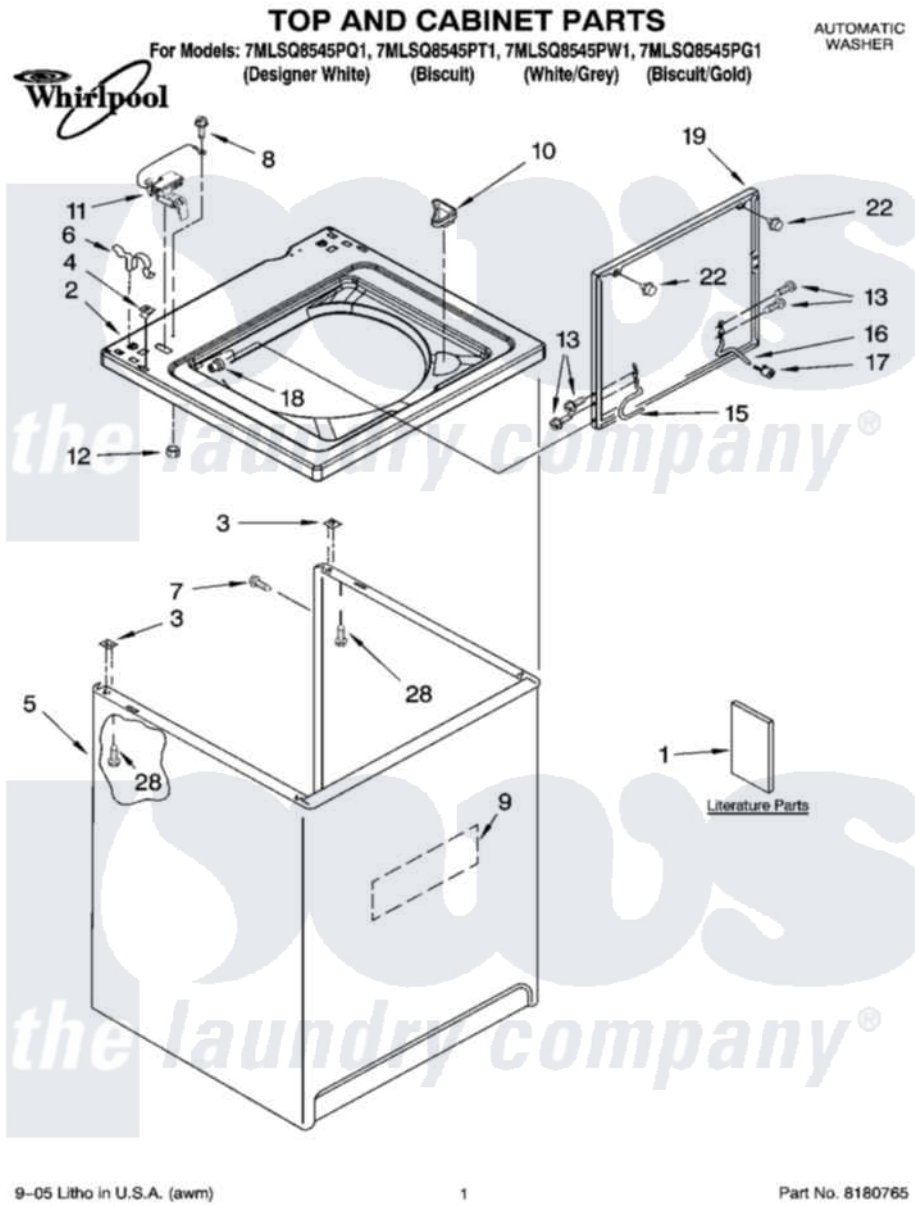

Whirlpool 7MLSQ8545PW1 01 - TOP AND CABINET PARTS

9-05 Litho in U.S.A. (awm)

1

Part No. 8180765

Whirlpool [Residential Whirlpool 7MLSQ8545PW1 Washer Parts](#) Parts Diagram 01 - TOP AND CABINET PARTS
Click on the part number to view part

Item	Original Part Number	Replaced By	Status	Part Description
1	W10071230		Not Available	Installation Instructions
"	8558603		Not Available	Feature Sheet
"	8539806		Not Available	Use & Care Guide
"	8558605		Not Available	Energy Guide (Mexico)
"	8542633		Not Available	Wiring Diagram
2	8318064			Top
"	8318066			Top
3	62750			Spacer, Cabinet To Top (4)
4	357213			Nut, Push-In
5	63424			Cabinet
"	3954357			Cabinet
6	62780			Clip, Top And Cabinet And Rear Panel
7	3357011	308685		Side Trim)
8	3351614			Screw, Gearcase Cover Mounting
9	3976348			Absorber, Sound

10	3362952		Dispenser, Bleach
11	8318084		Switch, Lid
12	8533959	680762	Nut
13	3351355	W10119828	Screw, Lid Hinge Mounting
15	8318088		Hinge, Lid
16	54583		Hinge, Lid
17	19119		Bumper, Lid Hinge
18	21258		Bearing, Lid Hinge
19	8557513	3957617	Lid
"	8557514	3957618	Lid
22	9724509		Bumper, Lid
28	3390631		Screw, 10-16 X 3/8