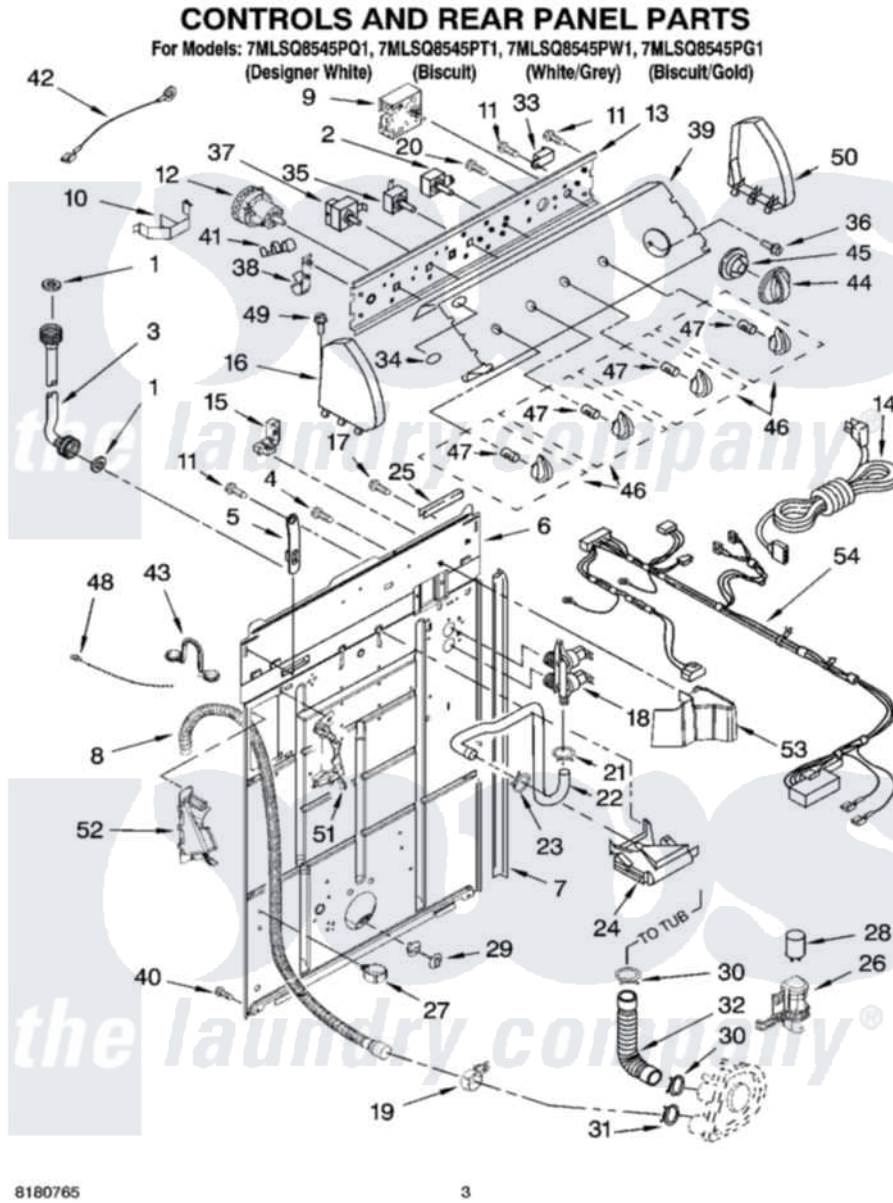

Whirlpool 7MLSQ8545PW1 02 - CONTROLS AND REAR PANEL PARTS

Whirlpool [Residential Whirlpool 7MLSQ8545PW1 Washer Parts](#) Parts Diagram 02 - CONTROLS AND REAR PANEL PARTS

[Click on the part number to view part](#)

Item	Original Part Number	Replaced By	Status	Part Description
1	3976300	16123		Washer Inlet-Hose Miscellaneous Parts Must be Ordered Separately.
2	3949187	W10168262		Switch, Rotary
3	8571377	89503		Hose-Inlet
"	8571378	89503		Hose-Inlet
4	9740848			Screw, Mixing Valve Mounting
5	8568314			Strap, Console
6	8318015			Panel, Rear
7	62747			Pad, Rear Panel
8	8559373	W10096921		Drain Hose Assembly
9	3951702			Timer, Control
10	8055003			Clip, Harness And Pressure Switch
11	90767			Screw, 8A X 3/8 HeX Washer Head Tapping
12	3366846	W10335056		Switch-WL