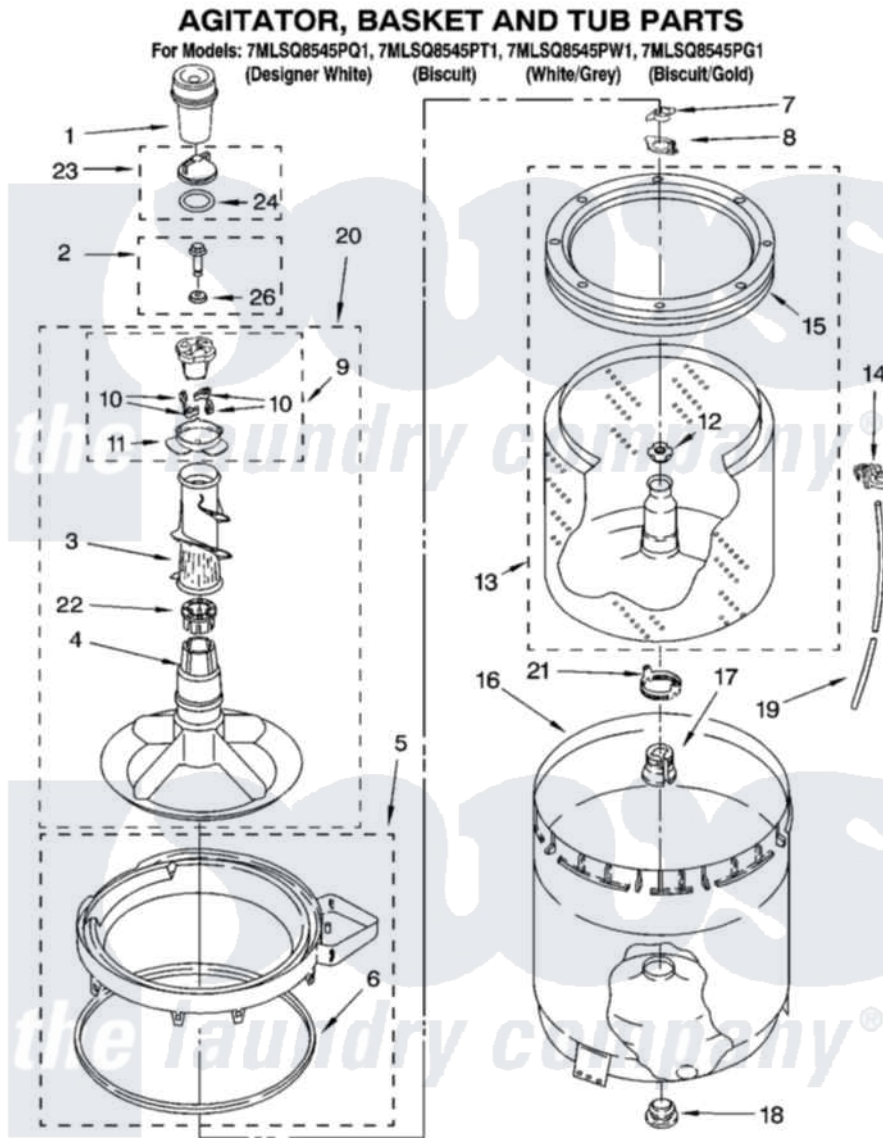

Whirlpool 7MLSQ8545PW1 03 - AGITATOR, BASKET AND TUB PARTS

8180765

5

Whirlpool [Residential Whirlpool 7MLSQ8545PW1 Washer Parts](#) Parts Diagram 03 - AGITATOR, BASKET AND TUB PARTS

[Click on the part number to view part](#)

Item	Original Part Number	Replaced By	Status	Part Description
1	63580			Dispenser, Fabric Softener
2	358237			Screw And Washer
3	3363003			Mover, Clothes
4	3951632			Agitator
5	8528150	W10445870		Ring-Tub
6	3976308			Gasket, Tub Ring
7	3354845			Clip, Agitator
8	8543666			Washer, Agitator
9	3951682	285809		Cam-Agitator
10	3366877	80040		Dog-Agitator
11	3952374			Bearing, Driven Cam
12	21366			Nut, Spanner
13	8526016	W10389328		Clothes Container, Assembly
14	2219077			Clip, Pressure Switch Hose
15	8519788	387240		Ring, Balance
16	63849			Strain Relief, Power Cord

17	389140		Tub Block, Basket Drive
18	383727		Gasket, Centerpod
19	3347780	353244	Hose, Pressure Switch
20	3951744		Agitator Assembly
21	8577198		Filter, Lint
22	3951608		Spacer, Thrust
23	3354733	W10074580	Cap, Barrier
24	3348855	W10072840	Fabric Softener
26	3949550		Washer