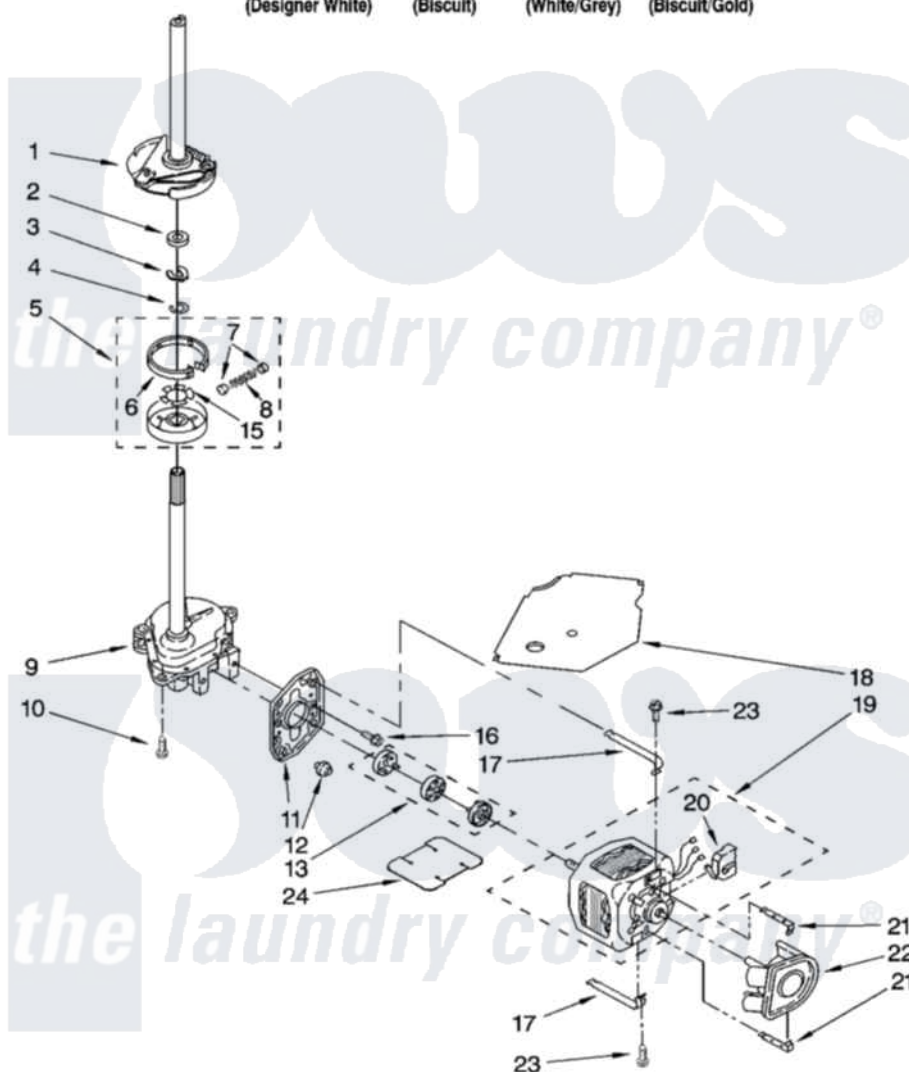

# Whirlpool 7MLSQ8545PW1 04 - BRAKE, CLUTCH, GEARCASE, MOTOR AND PUMP PARTS

## BRAKE, CLUTCH, GEARCASE, MOTOR AND PUMP PARTS

For Models: 7MLSQ8545PQ1, 7MLSQ8545PT1, 7MLSQ8545PW1, 7MLSQ8545PG1  
(Designer White) (Biscuit) (White/Grey) (Biscuit/Gold)

8180765

7

Whirlpool [Residential Whirlpool 7MLSQ8545PW1 Washer Parts](#) Parts Diagram 04 - BRAKE, CLUTCH, GEARCASE, MOTOR AND PUMP PARTS

[Click on the part number to view part](#)

Item	Original Part Number	Replaced By	Status	Part Description
1	388952	<a href="#">285792</a>		Basketdrive
2	<a href="#">63292</a>			Washer, Spin Tube Thrust
3	62697	<a href="#">W10080230</a>		Ring, Spin Tube Support
4	63283	<a href="#">285353</a>		Ring
5	3951311	<a href="#">285785</a>		Clutch
6	3951308	<a href="#">285790</a>		Lining
7	<a href="#">62646</a>			Cap, Clutch Spring
8	<a href="#">3946792</a>			Spring And Damper Assembly
9	8532118	<a href="#">3360629</a>		Gearcase
10	3357334	<a href="#">3400516</a>		Screw Anti-Rattle
11	<a href="#">62611</a>			Plate, Motor Mount To Gearcase
12	<a href="#">62691</a>			Grommet, Motor
13	285753	<a href="#">285753A</a>		Coupling
15	<a href="#">3355454</a>			Clip, Main Drive

16	<a href="#">3400516</a>		Screw Anti-Rattle
17	3349637	<a href="#">W10086010</a>	Retainer, Motor
18	<a href="#">3362089</a>		Shield, Tub To Motor
19	8528157	<a href="#">661600</a>	Motor, Main Drive
20	<a href="#">3952056</a>		Switch, Main Drive Motor
21	<a href="#">8546127</a>		Retainer, Pump
22	<a href="#">3363394</a>		Pump
23	3387485	<a href="#">273556</a>	Screw, 10-16 X 5/8
24	<a href="#">8316060</a>		Shield, Tub To Motor