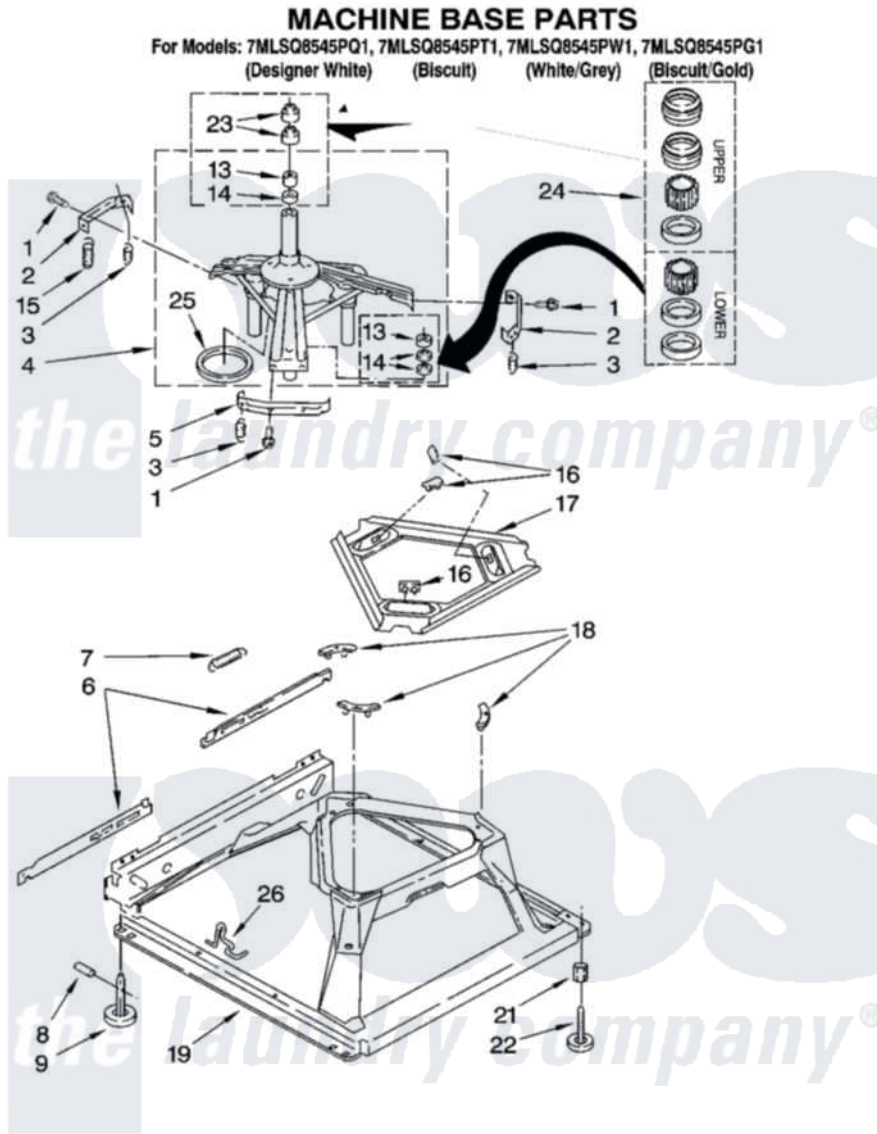

Whirlpool 7MLSQ8545PW1 05 - MACHINE BASE PARTS

Whirlpool [Residential Whirlpool 7MLSQ8545PW1 Washer Parts](#) Parts Diagram 05 - MACHINE BASE PARTS
 Click on the part number to view part

Item	Original Part Number	Replaced By	Status	Part Description
1	3400076			Screw, Bracket Mounting
2	64067			Bracket, Spring Outer
3	63907			Spring, Suspension
4	8575214	280184		Support
5	64065			Bracket, Spring Outer
6	63466			Link, Leveling Mechanism
7	62597	8316845		Spring
8	62837			Pin, Knurled
9	62596	285244		Feet-Leveling
13	3347047	8546455		Bearing, Centerpost
14	357409	359449		Seal, Agitator Shaft
15	388492	W10250667		Spring, Counterweight
16	62568	285219		Pad
17	3946509			Plate, Suspension
18	3363660	285744		Pad
19	3946512	285771		Base

21	3359452		Nut, Lock
22	389102	W10001130	Foot, Leveling
23	356934	8577376	Seal, Centerpost
24	285203		Centerpost Bearing Kit
25	63134		Ring, Sound Deadening
26	63806	W10145155	Retainer, Suspension Spring