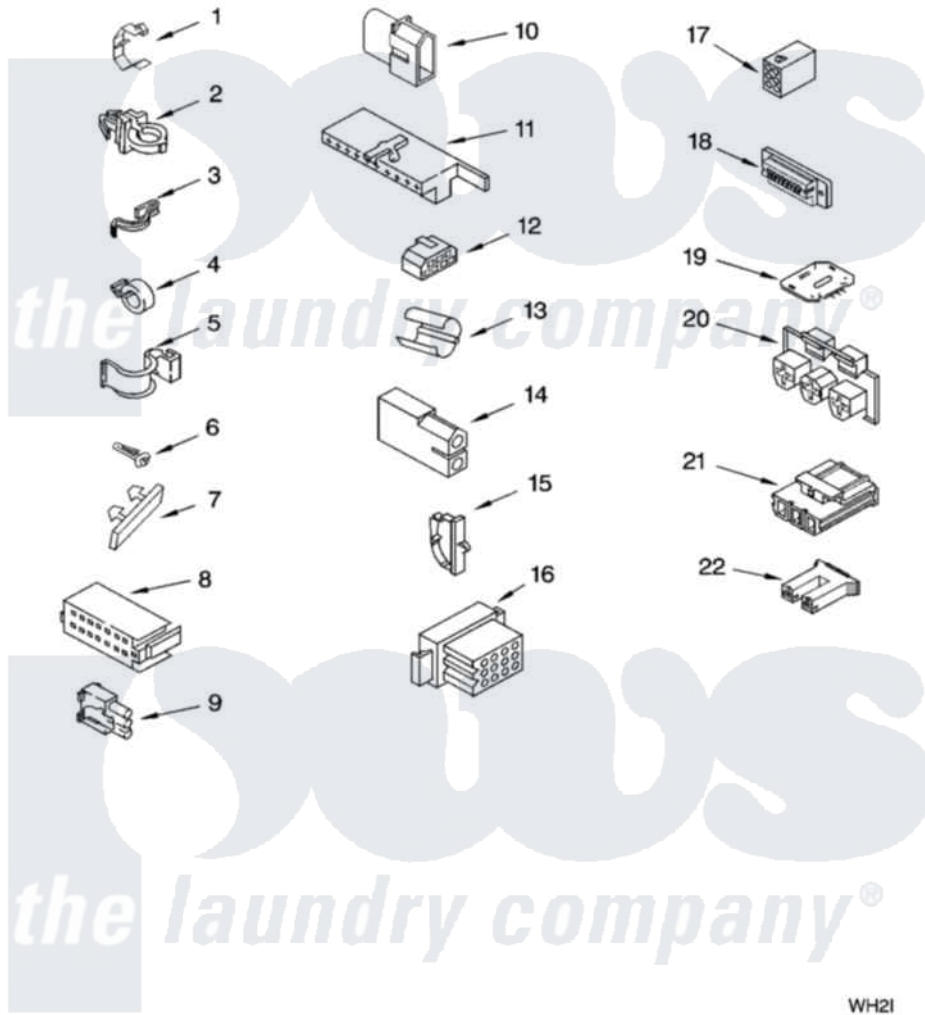

# Whirlpool 7MLSQ8545PW1 06 - WIRING HARNESS PARTS

## WIRING HARNESS PARTS

For Models: 7MLSQ8545PQ1, 7MLSQ8545PT1, 7MLSQ8545PW1, 7MLSQ8545PG1  
 (Designer White) (Biscuit) (White/Grey) (Biscuit/Gold)

8180765

9

WH2I

Whirlpool [Residential Whirlpool 7MLSQ8545PW1 Washer Parts](#) Parts Diagram 06 - WIRING HARNESS PARTS  
 Click on the part number to view part

Item	Original Part Number	Replaced By	Status	Part Description
1	<a href="#">3349557</a>			Retainer, Harness
2	388498		Not Available	Clip, Harness
3	3347812	<a href="#">8528351</a>		Clip
4	3352501	<a href="#">8559320</a>		Restraint, Hose
5	<a href="#">90016</a>			Clip, Pressure Switch Hose
6	3390496	<a href="#">8281256</a>		Clip, Harness
7	<a href="#">389379</a>			Retainer, Side To Feature Panel
8	<a href="#">3948614</a>			Disconnect Block
"	<a href="#">352089</a>			Timer, Block Disconnect
9	<a href="#">62889</a>			Receptacle, Terminal
10	<a href="#">353424</a>			Plug, Terminal
11	<a href="#">62505</a>			Block, Disconnect
12	<a href="#">3347243</a>			Block, Disconnect
13	<a href="#">63523</a>			Harness, Protector
14	<a href="#">717252</a>			Receptacle, Terminal
15	<a href="#">3352944</a>			Clip, Harness

16	3390423	Not Available	Block, Disconnect (12-Way) (Timer) (Use Term. 94613)
17	3347730	Not Available	Receptacle, (6-Way) (Use Term. 94613)
18	3349494		Connector, Etc
19	3407125	<a href="#">3955728</a>	Control, Etc
20	3948617	<a href="#">2172937</a>	Connector
21	<a href="#">3360056</a>		Connector
22	<a href="#">3354925</a>		Block, Connector
"	<a href="#">3354926</a>		Block, Connector