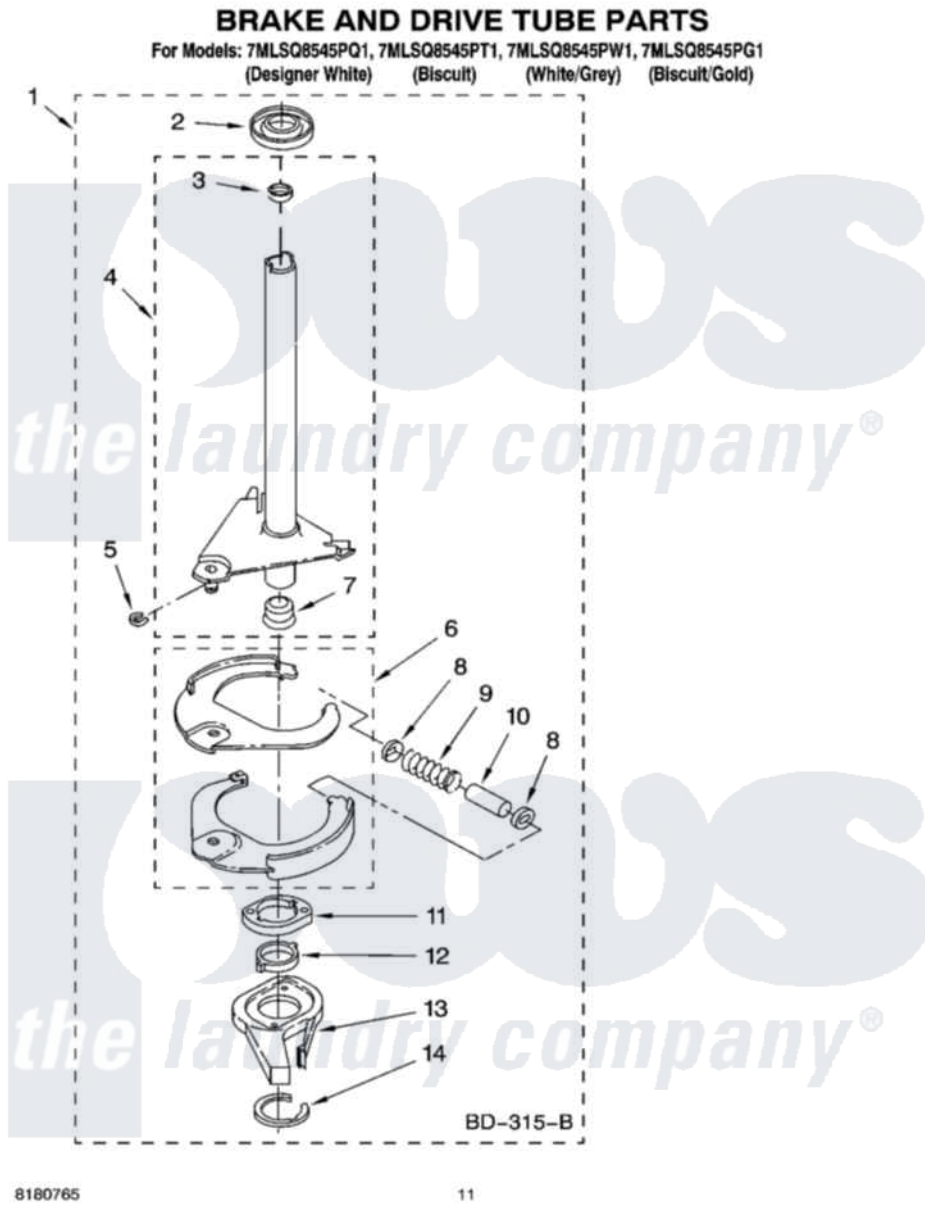

# Whirlpool 7MLSQ8545PW1 07 - BRAKE AND DRIVE TUBE PARTS

8180765

11

Whirlpool [Residential Whirlpool 7MLSQ8545PW1 Washer Parts](#) Parts Diagram 07 - BRAKE AND DRIVE TUBE PARTS  
 Click on the part number to view part

Item	Original Part Number	Replaced By	Status	Part Description
1	388952	<a href="#">285792</a>		Basketdrive
2	<a href="#">62658</a>			Ring, Thrust
3	<a href="#">356427</a>			Seal, Spin Pinion
4	64027	<a href="#">64208</a>		Tube-Spin
5	64035	<a href="#">W10083190</a>		Ring, Retaining
6	64232	<a href="#">285438</a>		Shoe-Brake
7	62703	<a href="#">8546462</a>		"T" Bearing, Spin Tube
8	3353956	<a href="#">285658</a>		Sleeve
9	387806		Not Available	Spring, Brake
10	3355360	<a href="#">285658</a>		Sleeve
11	661516	<a href="#">8546461</a>		Cam, Brake Release
12	<a href="#">63022</a>			Sleeve, Cam
13	64194	<a href="#">285790</a>		Lining
14	90368	<a href="#">W10083200</a>		Ring, Retaining
"	N/A		Not Available	FOLLOWING PARTS NOT ILLUSTRATED
"	<a href="#">285208</a>			Lubricant