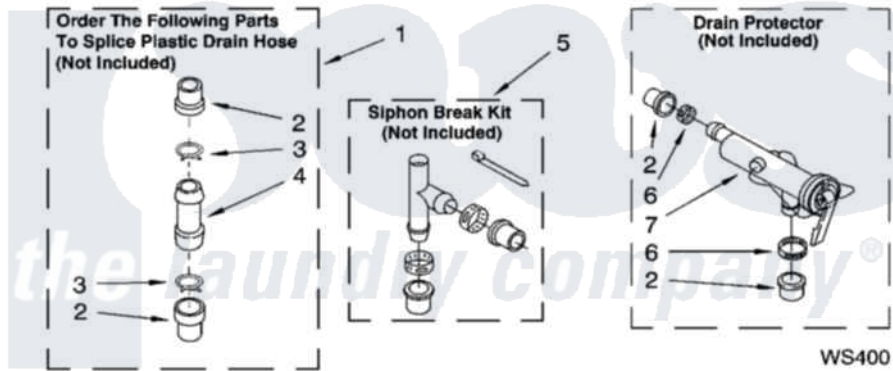

Whirlpool 7MLSQ8545PW1 09 - WATER SYSTEM PARTS, OPTIONAL PARTS (NOT INCLUDED)

WATER SYSTEM PARTS

For Models: 7MLSQ8545PQ1, 7MLSQ8545PT1, 7MLSQ8545PW1, 7MLSQ8545PG1
(Designer White) (Biscuit) (White/Grey) (Biscuit/Gold)

8180765

13

Whirlpool [Residential Whirlpool 7MLSQ8545PW1 Washer Parts](#) Parts Diagram 09 - WATER SYSTEM PARTS, OPTIONAL PARTS (NOT INCLUDED)
Click on the part number to view part

Item	Original Part Number	Replaced By	Status	Part Description
1	285442			Water System Parts
2	285321			Water System Parts
3	370447	285655		Clamp, Hose
4	16272			Connector, Straight
5	285320			Water System Parts
6	65349	285655		Clamp, Hose
7	367031			Water System Parts
	72017			Paint, Touch-Up
"	4392899			Paint, Touch-Up
"	350938			Paint, Pressurized Spray B
"	350930			Paint, Pressurized Spray B
"	4392901			Paint, Pressurized Spray
"	799344			Paint, Touch-Up)
"	4392900			Paint, Bulk)
"	N/A		Not Available	OIL