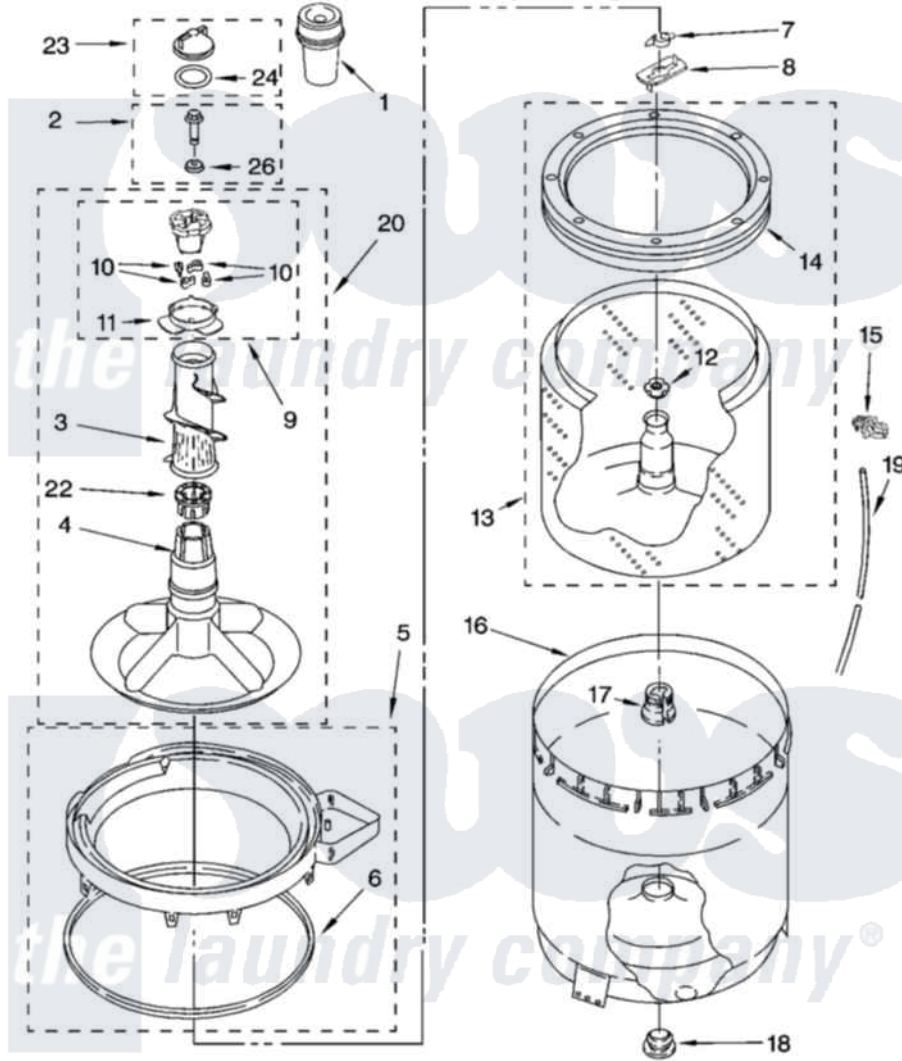

Whirlpool 7MLSQ9549PQ0 03 - AGITATOR, BASKET AND TUB PARTS

AGITATOR, BASKET AND TUB PARTS

For Model: 7MLSQ9549PQ0
(Designer White)

8180541

5

Whirlpool Residential Whirlpool 7MLSQ9549PQ0 Washer Parts Parts Diagram 03 - AGITATOR, BASKET AND TUB PARTS

[Click on the part number to view part](#)

Item	Original Part Number	Replaced By	Status	Part Description
1	63580			Dispenser, Fabric Softener
2	358237			Screw And Washer
3	3363003			Mover, Clothes
4	3951632			Agitator
5	8528150	W10445870		Ring-Tub
6	3976308			Gasket, Tub Ring
7	3354845			Clip, Agitator
8	3355921	8543666		Washer, Agitator
9	3951682	285809		Cam-Agitator
10	3366877	80040		Dog-Agitator
11	3952374			Bearing, Driven Cam
12	21366			Nut, Spanner
13	8526016	W10389328		Clothes Container, Assembly
14	8519788	387240		Ring, Balance
15	2219077			Clip, Pressure Switch Hose
16	63849			Strain Relief, Power Cord

17	389140		Tub Block, Basket Drive
18	383727		Gasket, Centerpodt
19	3347780	353244	Hose, Pressure Switch
20	3951744		Agitator Assembly
22	3951608		Spacer, Thrust
23	3354733	W10074580	Cap, Barrier
24	3348855	W10072840	Fabric Softener
26	3949550		Washer