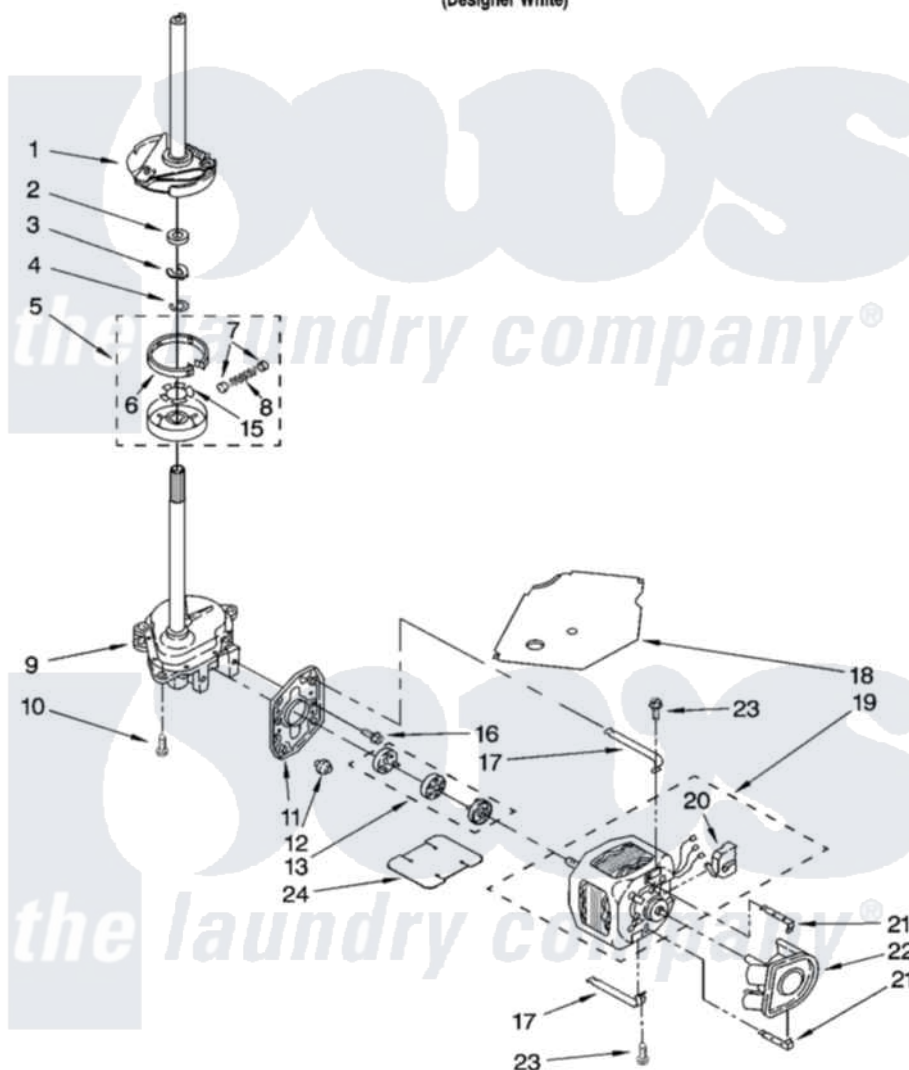

# Whirlpool 7MLSQ9549PQ0 04 - BRAKE, CLUTCH, GEARCASE, MOTOR AND PUMP PARTS

## BRAKE, CLUTCH, GEARCASE, MOTOR AND PUMP PARTS

For Model: 7MLSQ9549PQ0  
(Designer White)

8180541

7

Whirlpool [Residential Whirlpool 7MLSQ9549PQ0 Washer Parts](#) Parts Diagram 04 - BRAKE, CLUTCH, GEARCASE, MOTOR AND PUMP PARTS

[Click on the part number to view part](#)

Item	Original Part Number	Replaced By	Status	Part Description
1	388952	<a href="#">285792</a>		Basketdrive
2	<a href="#">63292</a>			Washer, Spin Tube Thrust
3	62697	<a href="#">W10080230</a>		Ring, Spin Tube Support
4	63283	<a href="#">285353</a>		Ring
5	3951311	<a href="#">285785</a>		Clutch
6	3951308	<a href="#">285790</a>		Lining
7	<a href="#">62646</a>			Cap, Clutch Spring
8	<a href="#">3946792</a>			Spring And Damper Assembly
9	8532118	<a href="#">3360629</a>		Gearcase
10	3357334	<a href="#">3400516</a>		Screw Anti-Rattle
11	<a href="#">62611</a>			Plate, Motor Mount To Gearcase
12	<a href="#">62691</a>			Grommet, Motor
13	285753	<a href="#">285753A</a>		Coupling
15	<a href="#">3355454</a>			Clip, Main Drive

16	<a href="#">3400516</a>		Screw Anti-Rattle
17	3349637	<a href="#">W10086010</a>	Retainer, Motor
18	<a href="#">3362089</a>		Shield, Tub To Motor
19	8528157	<a href="#">661600</a>	Motor, Main Drive
20	<a href="#">3952056</a>		Switch, Main Drive Motor
21	<a href="#">8546127</a>		Retainer, Pump
22	<a href="#">3363394</a>		Pump
23	3387485	<a href="#">273556</a>	Screw, 10-16 X 5/8
24	<a href="#">8316060</a>		Shield, Tub To Motor