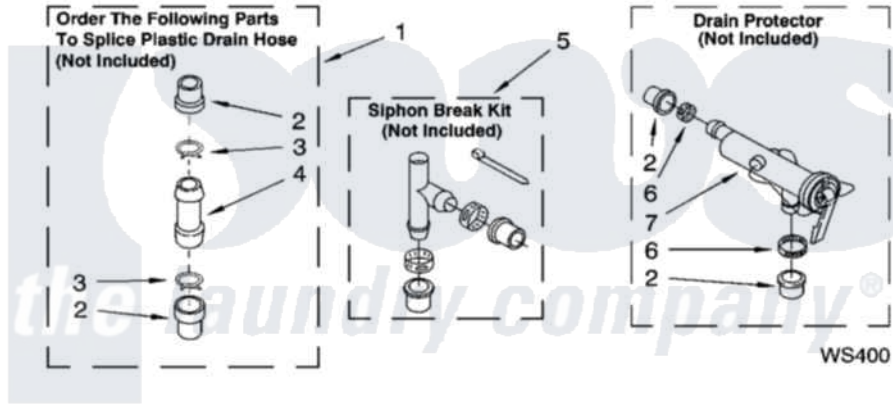

WATER SYSTEM PARTS

For Model: 7MLSQ9659PW1, 7MLSQ9659PG1
(White/Grey) (Biscuit Gold)

8180766

13

Whirlpool [Residential Whirlpool 7MLSQ9659PG1 Washer Parts](#) Parts Diagram 09 - WATER SYSTEM PARTS
Click on the part number to view part

Item	Original Part Number	Replaced By	Status	Part Description
1	285442			Water System Parts
2	285321			Water System Parts
3	370447	285655		Clamp, Hose
4	16272			Connector, Straight
5	285320			Water System Parts
6	65349	285655		Clamp, Hose
7	367031			Water System Parts