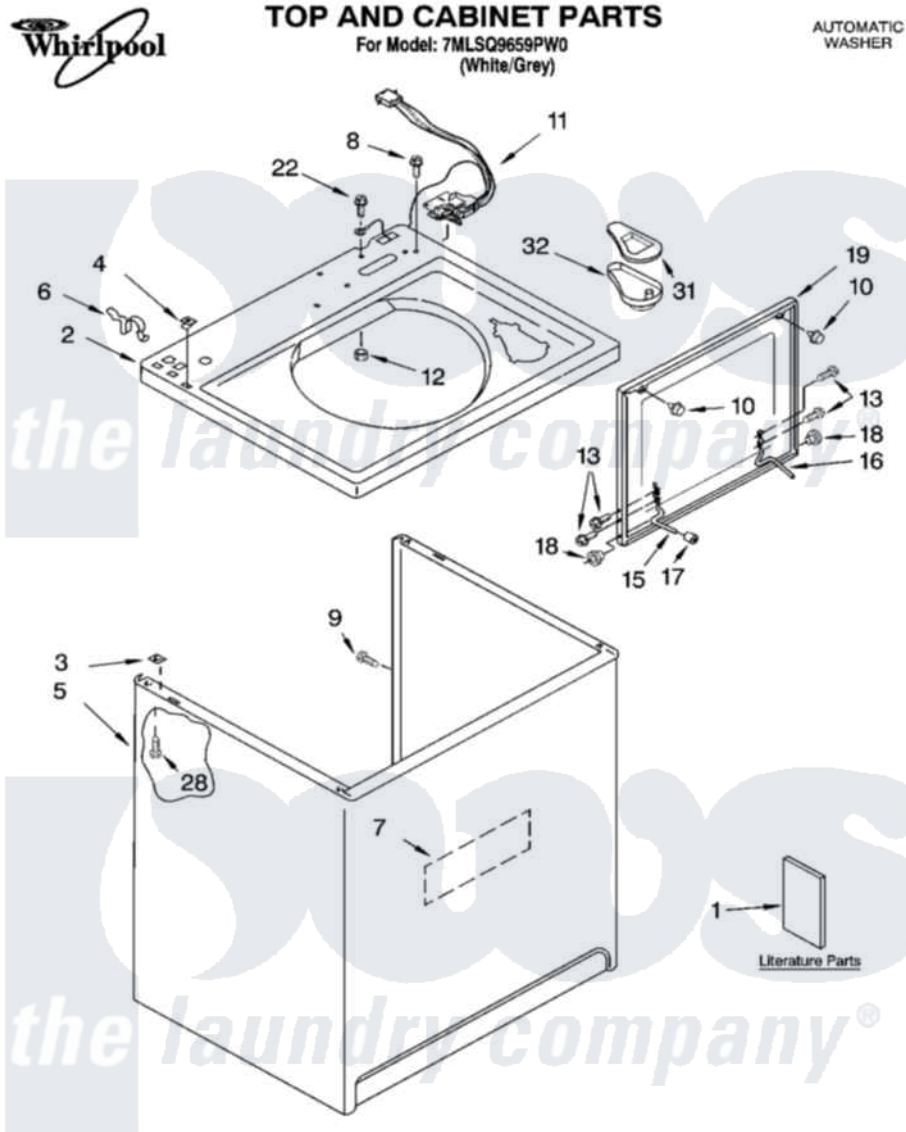

Whirlpool 7MLSQ9659PW0 01 - TOP AND CABINET PARTS

8-04 Litho in U.S.A. (drd)

1

Part No. 8180528

Whirlpool Residential Whirlpool 7MLSQ9659PW0 Washer Parts Parts Diagram 01 - TOP AND CABINET PARTS
 Click on the part number to view part

Item	Original Part Number	Replaced By	Status	Part Description
1	8539803		Not Available	Installation Instructions
"	8539804		Not Available	Use & Care Guide
"	8558490		Not Available	Feature Sheet
"	8539805		Not Available	Energy Guide
"	8563997		Not Available	Wiring Diagram
2	3955792			Top
3	62750			Spacer, Cabinet To Top (4)
4	357213			Nut, Push-In
5	63424			Cabinet
6	62780			Clip, Top And Cabinet And Rear Panel
7	3976348			Absorber, Sound
8	3400611			Screw And Washer, Lid Switch
9	3357011	308685		Side Trim)
10	9724509			Bumper, Lid
11	8054980			Switch, Lid
12	3400901	680762		Nut

13	355274	W10119828	Screw, Lid Hinge Mounting
15	8055257		Hinge, Lid
16	8055256		Hinge, Lid
17	19119		Bumper, Lid Hinge
18	8319539		Bearing, Lid Hinge
19	8541777		Lid
22	3351614		Screw, Gearcase Cover Mounting
28	3390631		Screw, 10-16 X 3/8
31	3955788		Cover, Dispenser
32	8519517		Dispenser, Bleach