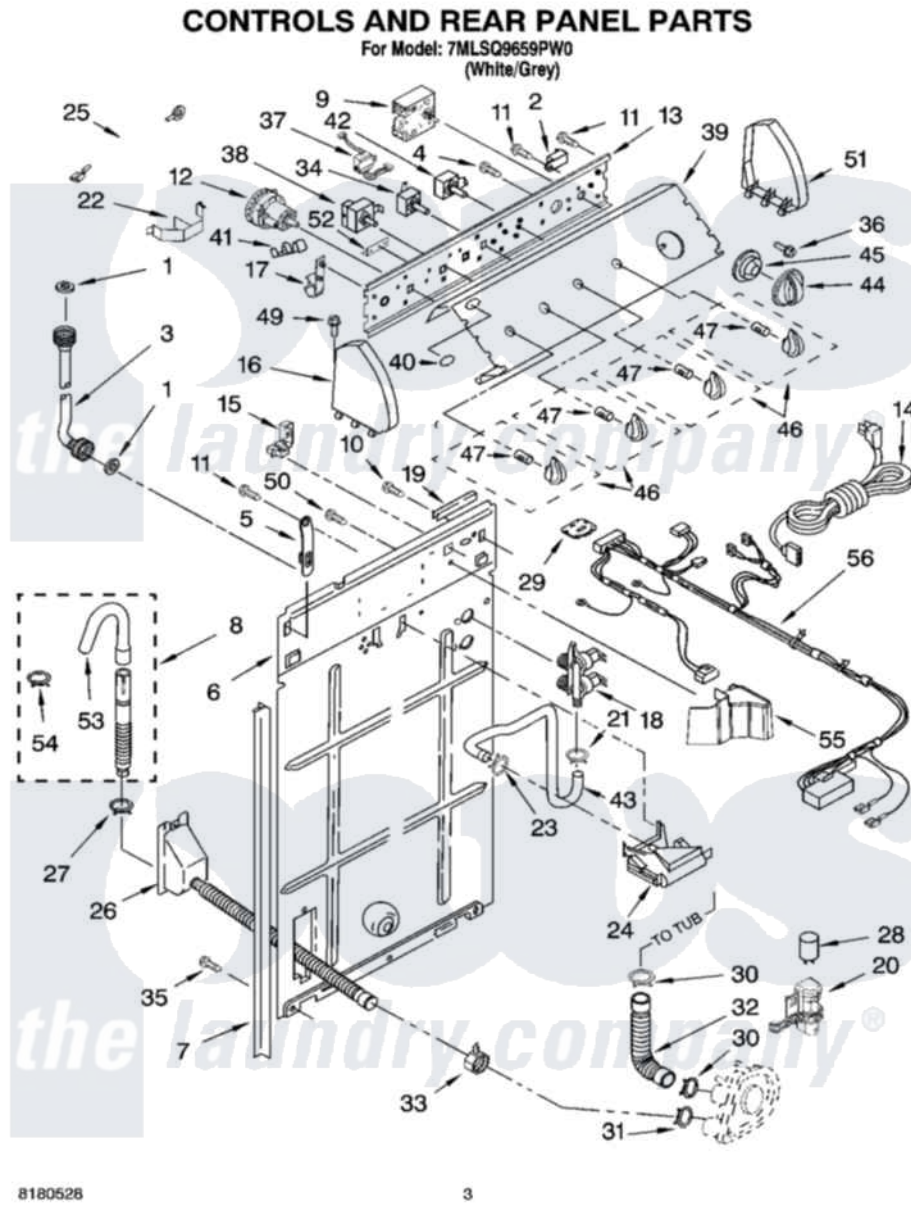

Whirlpool 7MLSQ9659PW0 02 - CONTROLS AND REAR PANEL PARTS

Whirlpool [Residential Whirlpool 7MLSQ9659PW0 Washer Parts](#) Parts Diagram 02 - CONTROLS AND REAR PANEL PARTS

[Click on the part number to view part](#)

Item	Original Part Number	Replaced By	Status	Part Description
1	16123			Washer Inlet-Hose Miscellaneous Parts Must be Ordered Separately.
2	694419			Mini-Buzzer
3	3949374	89503		Hose-Inlet
"	3949375	89503		Hose-Inlet
4	3179795			Screw, Ground
5	8318255	8568314		Strap, Console
6	8318405			Panel, Rear
7	62747			Pad, Rear Panel
8	3951609	285664		Hose
"	661577	285666		Hose
"	3357090	285702		Hose
9	3955765			Timer, Control
10	3351614			Screw, Gearcase Cover Mounting
11	00767			Screw, 8A X 3/8 HeX Washer