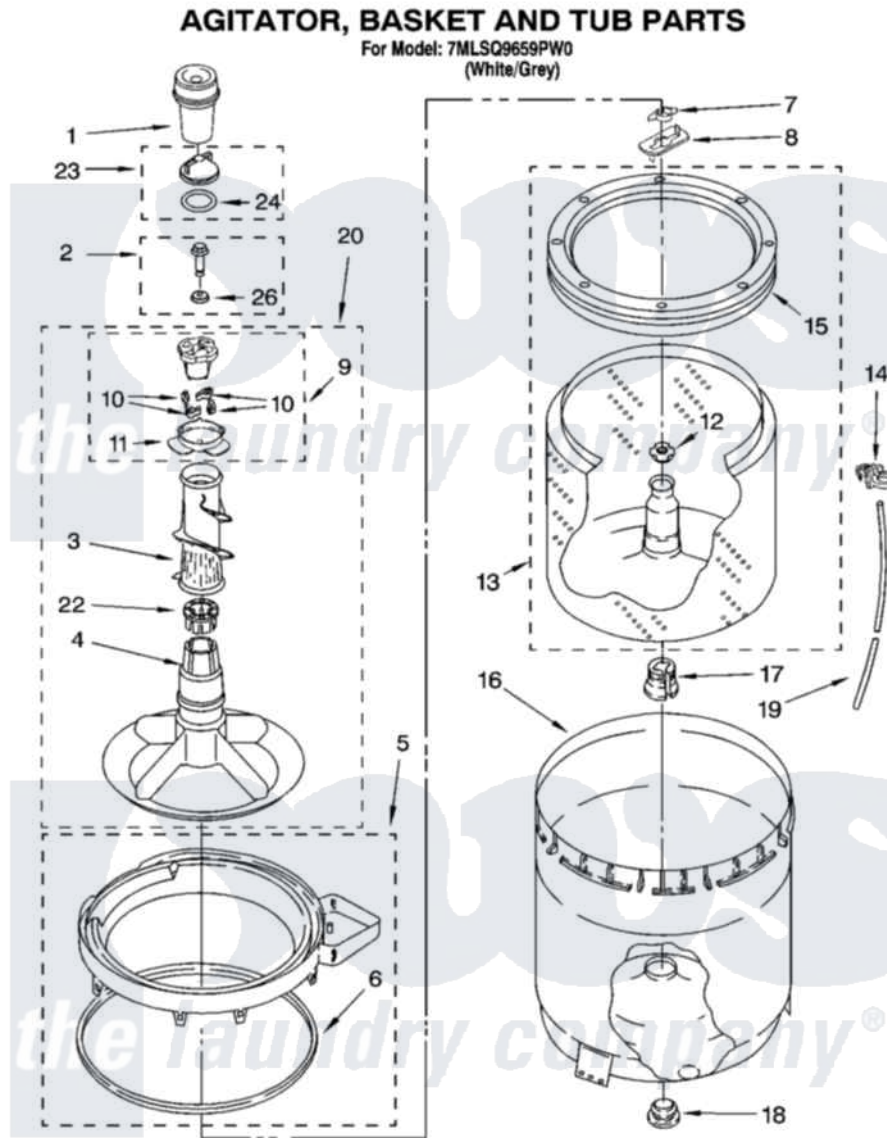

Whirlpool 7MLSQ9659PW0 03 - AGITATOR, BASKET AND TUB PARTS

8180528

5

Whirlpool [Residential Whirlpool 7MLSQ9659PW0 Washer Parts](#) Parts Diagram 03 - AGITATOR, BASKET AND TUB PARTS

[Click on the part number to view part](#)

Item	Original Part Number	Replaced By	Status	Part Description
1	63580			Dispenser, Fabric Softener
2	358237			Screw And Washer
3	3363003			Mover, Clothes
4	3951632			Agitator
5	8528150	W10445870		Ring-Tub
6	3976308			Gasket, Tub Ring
7	3354845			Clip, Agitator
8	3355921	8543666		Washer, Agitator
9	3951682	285809		Cam-Agitator
10	3366877	80040		Dog-Agitator
11	3952374			Bearing, Driven Cam
12	21366			Nut, Spanner
13	8526016	W10389328		Clothes Container, Assembly
14	2219077			Clip, Pressure Switch Hose
15	8519788	387240		Ring, Balance
16	63849			Strain Relief, Power Cord

17	389140		Tub Block, Basket Drive
18	383727		Gasket, Centerpodt
19	3347780	353244	Hose, Pressure Switch
20	3951744		Agitator Assembly
22	3951608		Spacer, Thrust
23	3354733	W10074580	Cap, Barrier
24	3348855	W10072840	Fabric Softener
26	3949550		Washer