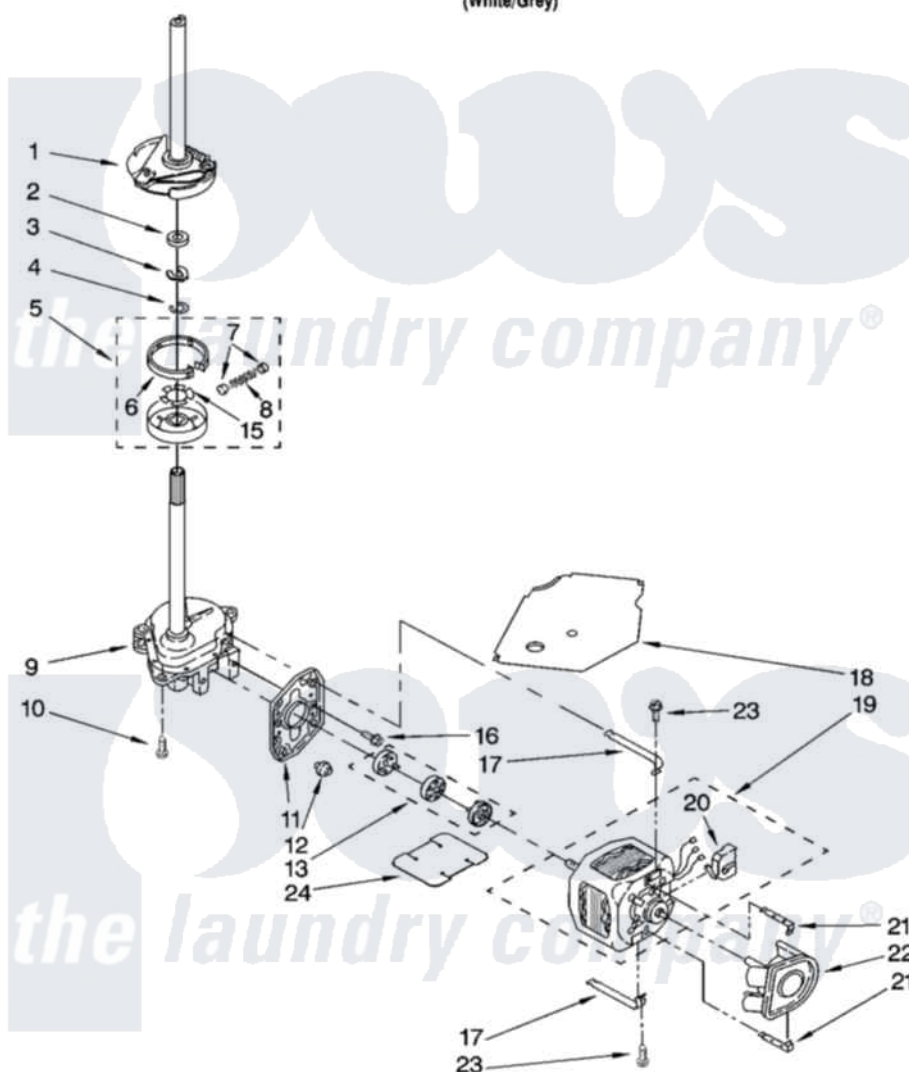

# Whirlpool 7MLSQ9659PW0 04 - BRAKE, CLUTCH, GEARCASE, MOTOR AND PUMP PARTS

## BRAKE, CLUTCH, GEARCASE, MOTOR AND PUMP PARTS

For Model: 7MLSQ9659PW0  
(White/Grey)

8180528

7

Whirlpool [Residential Whirlpool 7MLSQ9659PW0 Washer Parts](#) Parts Diagram 04 - BRAKE, CLUTCH, GEARCASE, MOTOR AND PUMP PARTS  
Click on the part number to view part

Item	Original Part Number	Replaced By	Status	Part Description
1	388952	<a href="#">285792</a>		Basketdrive
2	<a href="#">63292</a>			Washer, Spin Tube Thrust
3	62697	<a href="#">W10080230</a>		Ring, Spin Tube Support
4	63283	<a href="#">285353</a>		Ring
5	3951311	<a href="#">285785</a>		Clutch
6	3951308	<a href="#">285790</a>		Lining
7	<a href="#">62646</a>			Cap, Clutch Spring
8	<a href="#">3946792</a>			Spring And Damper Assembly
9	8532118	<a href="#">3360629</a>		Gearcase
10	3357334	<a href="#">3400516</a>		Screw Anti-Rattle
11	<a href="#">62611</a>			Plate, Motor Mount To Gearcase
12	<a href="#">62691</a>			Grommet, Motor
13	285753	<a href="#">285753A</a>		Coupling
15	<a href="#">3355454</a>			Clip, Main Drive

16	<a href="#">3400516</a>		Screw Anti-Rattle
17	3349637	<a href="#">W10086010</a>	Retainer, Motor
18	<a href="#">3362089</a>		Shield, Tub To Motor
19	<a href="#">8529936</a>		Motor, Main Drive
20	<a href="#">8529896</a>		Switch, Main Drive Motor
21	<a href="#">8546127</a>		Retainer, Pump
22	<a href="#">3363394</a>		Pump
23	3387485	<a href="#">273556</a>	Screw, 10-16 X 5/8
24	<a href="#">8316060</a>		Shield, Tub To Motor