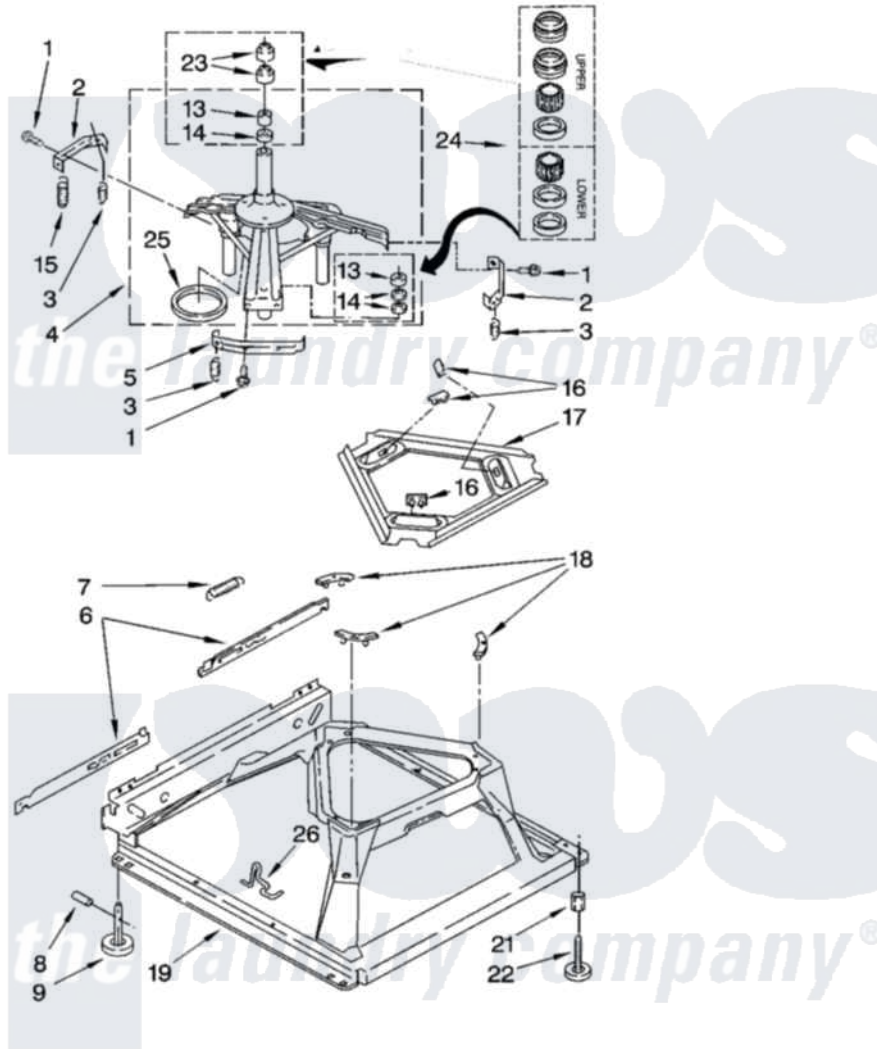

Whirlpool 7MLSQ9659PW0 05 - MACHINE BASE PARTS

MACHINE BASE PARTS

For Model: 7MLSQ9659PW0
(White/Grey)

8

8180528

Whirlpool [Residential Whirlpool 7MLSQ9659PW0 Washer Parts](#) Parts Diagram 05 - MACHINE BASE PARTS
Click on the part number to view part

Item	Original Part Number	Replaced By	Status	Part Description
1	3400076			Screw, Bracket Mounting
2	64067			Bracket, Spring Outer
3	63907			Spring, Suspension
4	3362087	280184		Support
5	64065			Bracket, Spring Outer
6	63466			Link, Leveling Mechanism
7	62597	8316845		Spring
8	62837			Pin, Knurled
9	62596	285244		Feet-Leveling
13	3347047	8546455		Bearing, Centerpost
14	357409	359449		Seal, Agitator Shaft
15	8318050	285901		Spring
16	62568	285219		Pad
17	3946509			Plate, Suspension
18	3363660	285744		Pad
19	3946512	285771		Base

21	3359452		Nut, Lock
22	389102	W10001130	Foot, Leveling
23	356934	8577376	Seal, Centerpost
24	285203		Centerpost Bearing Kit
25	63134		Ring, Sound Deadening
26	63806	W10145155	Retainer, Suspension Spring