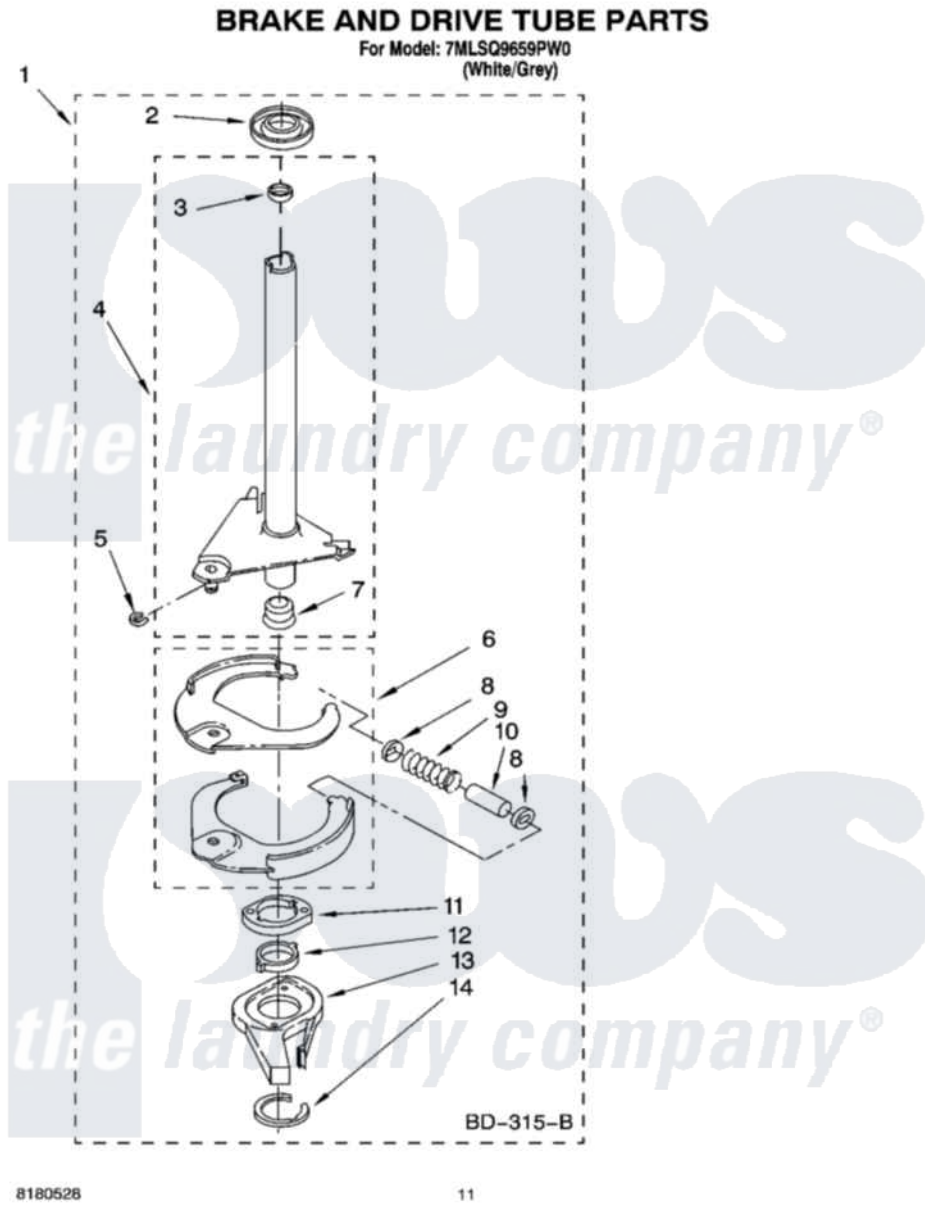

Whirlpool 7MLSQ9659PW0 07 - BRAKE AND DRIVE TUBE PARTS

Whirlpool Residential Whirlpool 7MLSQ9659PW0 Washer Parts Parts Diagram 07 - BRAKE AND DRIVE TUBE PARTS
Click on the part number to view part

Item	Original Part Number	Replaced By	Status	Part Description
1	388952	285792		Basketdrive
2	62658			Ring, Thrust
3	356427			Seal, Spin Pinion
4	64027	64208		Tube-Spin
5	64035	W10083190		Ring, Retaining
6	64232	285438		Shoe-Brake
7	62703	8546462		"T" Bearing, Spin Tube
8	3353956	285658		Sleeve
9	387806		Not Available	Spring, Brake
10	3355360	285658		Sleeve
11	661516	8546461		Cam, Brake Release
12	63022			Sleeve, Cam
13	64194	285790		Lining
14	90368	W10083200		Ring, Retaining
"	N/A		Not Available	FOLLOWING PARTS NOT ILLUSTRATED
"	285208			Lubricant