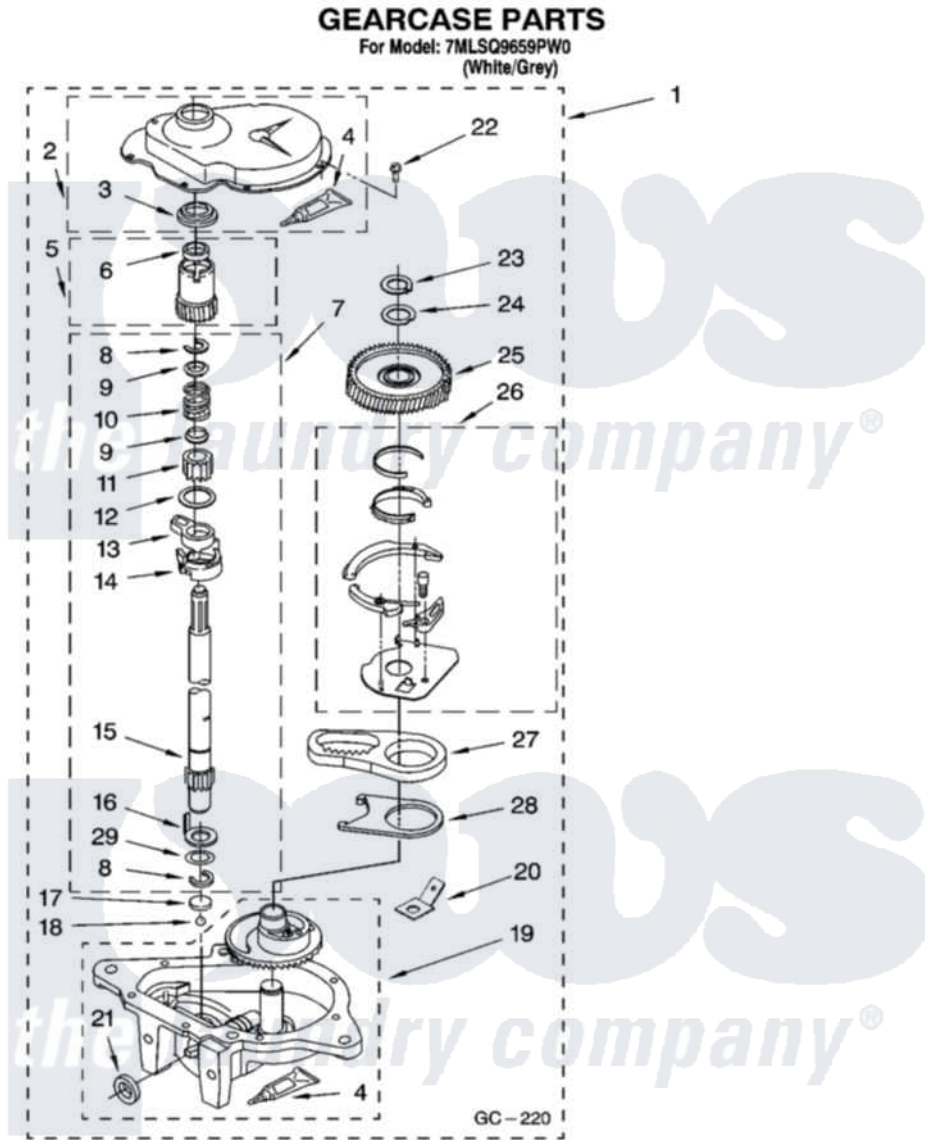

# Whirlpool 7MLSQ9659PW0 08 - GEARCASE PARTS

12

8180528

Whirlpool Residential Whirlpool 7MLSQ9659PW0 Washer Parts Parts Diagram 08 - GEARCASE PARTS  
Click on the part number to view part

Item	Original Part Number	Replaced By	Status	Part Description
1	8532118	<a href="#">3360629</a>		Gearcase
2	<a href="#">285202</a>			Cover, Gearcase
3	<a href="#">3349985</a>			Seal, Gearcase Cover
4	<a href="#">285195</a>			Sealer Sealer, Gasket
5	63320	<a href="#">285362</a>		Gear and Pinion
6	<a href="#">356427</a>			Seal, Spin Pinion
7	<a href="#">389387</a>			Shaft, Agitator
8	90369		Not Available	Ring, Retaining (2)
9	<a href="#">62677</a>			Retainer, Spring
10	<a href="#">62676</a>			Spring, Agitator
11	63273	<a href="#">285509</a>		Shaft, Agitator
12	<a href="#">62619</a>			Washer, Agitator Gear
13	62580	<a href="#">285206</a>		Cam-Agitator
14	62581	<a href="#">285206</a>		Cam-Agitator
15	<a href="#">285509</a>			Shaft, Agitator
16	<a href="#">62618</a>			Washer, Cam Thrust

17	16018	<a href="#">285205</a>	Bearing
18	85529	<a href="#">285205</a>	Bearing
19	389230	<a href="#">285515</a>	Gearcase
20	3949116	Not Available	BLOCK TAB, TERMINAL
21	<a href="#">285352</a>		Seal Kit, Thrust Plug
22	<a href="#">3351614</a>		Screw, Gearcase Cover Mounting
23	3362552	<a href="#">285765</a>	Ring-Retrn
24	285735	<a href="#">285766</a>	Washer Kit, Thrust
25	62570	<a href="#">285362</a>	Gear and Pinon
26	388253	<a href="#">999516</a>	Shelf-Glas
27	3349296	<a href="#">8546456</a>	Rack, Connecting
28	<a href="#">62621</a>		Actuator, Shift
29	<a href="#">388815</a>		Washer, Intermediate 1 3976263 Miscellaneous Parts Bag 2 3976300 Washer, Inlet Hose 3 3366913 Clamp, Hose