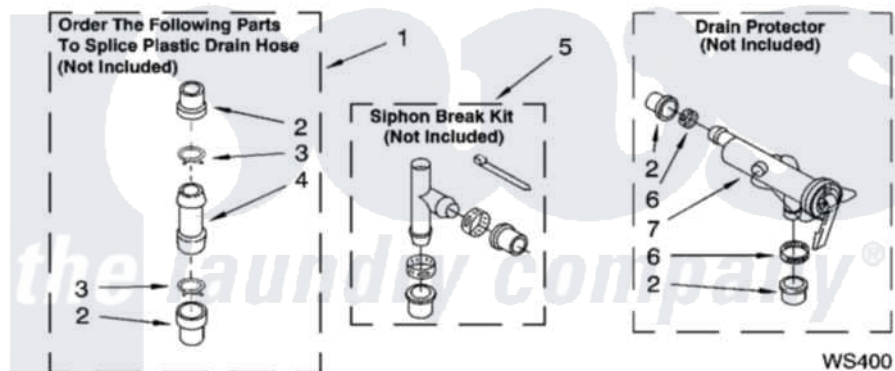

**Whirlpool 7MLSQ9659PW0 09 - WATER SYSTEM PARTS,
MISCELLANEOUS PARTS, OPTIONAL PARTS (NOT INCLUDED)**

WATER SYSTEM PARTS

For Model: 7MLSQ9659PW0
(White/Grey)

8180528

13

Whirlpool [Residential Whirlpool 7MLSQ9659PW0 Washer Parts](#) Parts Diagram 09 - WATER SYSTEM PARTS,
MISCELLANEOUS PARTS, OPTIONAL PARTS (NOT INCLUDED)

[Click on the part number to view part](#)

Item	Original Part Number	Replaced By	Status	Part Description
1	285442			Water System Parts
2	285321			Water System Parts
3	370447	285655		Clamp, Hose
4	16272			Connector, Straight
5	285320			Water System Parts
6	65349	285655		Clamp, Hose
7	367031			Water System Parts
1	3976253	285654		Parts-Misc
2	16123			Washer Inlet-Hose Miscellaneous Parts Must be Ordered Separately.
3	3366912	356138		Clamp, Hose
4	3359452			Nut, Lock
5	389102	W10001130		Foot, Leveling
6	3366913	3357331		Clamp, Drain