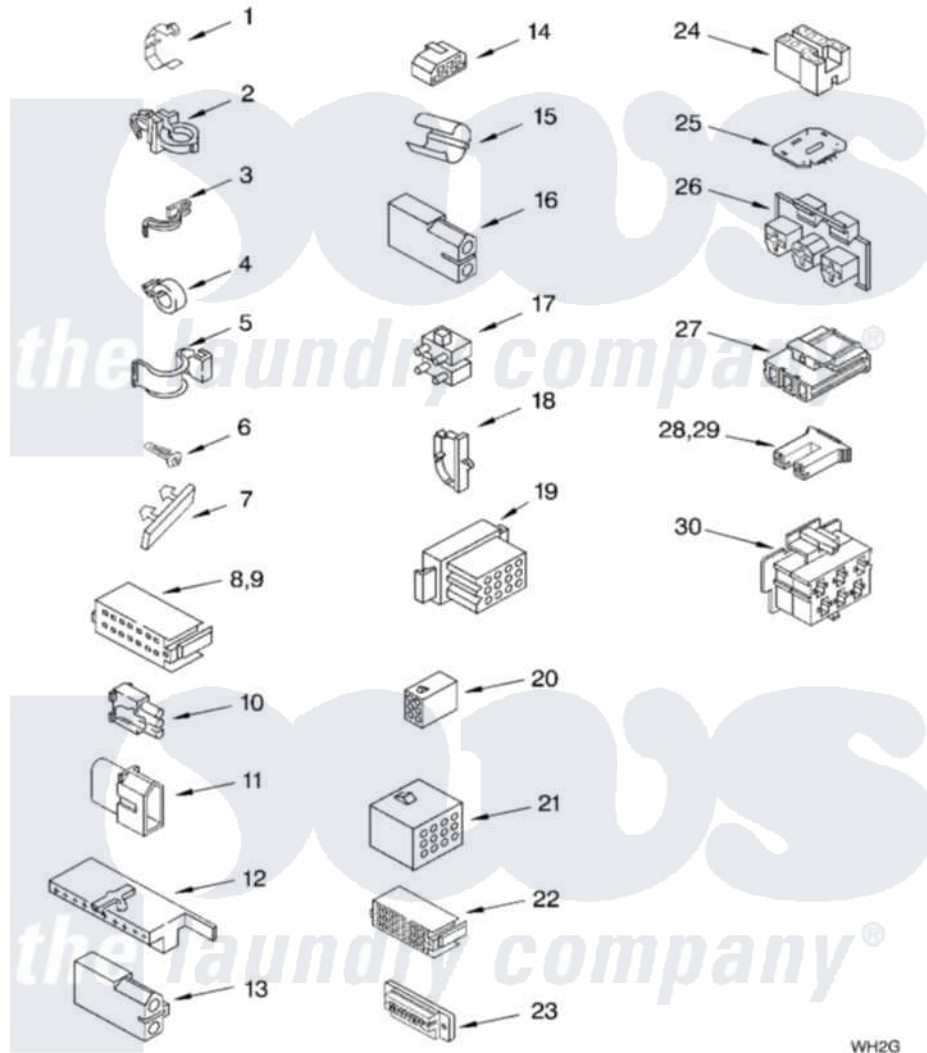

Whirlpool 7MLSR5132JQ4 06 - WIRING HARNESS PARTS

WIRING HARNESS PARTS

For Model: 7MLSR5132JQ4
(Designer White)

8179995

9

WH2G

Whirlpool [Residential Whirlpool 7MLSR5132JQ4 Washer Parts](#) Parts Diagram 06 - WIRING HARNESS PARTS
Click on the part number to view part

Item	Original Part Number	Replaced By	Status	Part Description
"	BLANK		Not Available	FOR COMPLETE WIRING HARNESS REFER TO CONTROL AND REAR PANEL PARTS PAGE
1	3349557			Retainer, Harness
2	388498		Not Available	Clip, Harness
3	3347812	8528351		Clip
4	3352501	8559320		Restraint, Hose
5	90016			Clip, Pressure Switch Hose
6	3390496	8281256		Clip, Harness
7	389379			Retainer, Side To Feature Panel
8	352090			Timer, Block Disconnect
9	352089			Timer, Block Disconnect
10	62889			Receptacle, Terminal
11	353424			Plug, Terminal
12	62505			Block, Disconnect
				Block, Disconnect (Motor 3

13	3348075		Speed) (Use Term. 94613 Or 94614)
14	3347243		Block, Disconnect
15	63523		Harness, Protector
16	717252		Receptacle, Terminal
17	387566		Plug, Terminal (4-Way) (Power Cord) (Use M3 Screws)
18	3352944		Clip, Harness
19	3390423	Not Available	Block, Disconnect (12-Way) (Timer) (Use Term. 94613)
20	3347730	Not Available	Receptacle, (6-Way) (Use Term. 94613)
21	388818		Plug, Terminal (12-Way) (Use Term. 94613 Or 94614)
22	3369366	Not Available	Timer, Block Disconnect (Black) (Amp) (Use Term. 3369365)
23	3349494		Connector, Etc
24	60687		Connector, Relay (Use Term. 308569)
25	3407125	3955728	Control, Etc
26	3948617	2172937	Connector
27	3360056		Connector
28	3354925		Block, Connector
29	3354926		Block, Connector
30	3948615	Not Available	Connector (T.P.A.) (6-Circuit) (Temp. Switch) (Use Term. 3948619 OR 3948620.)