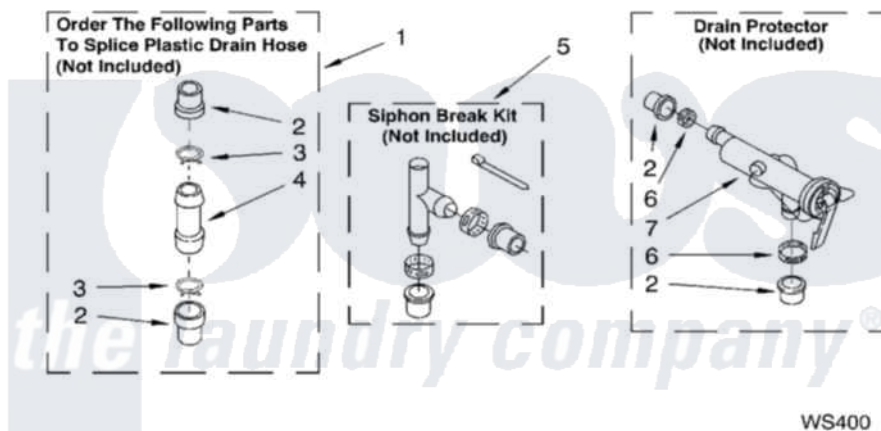

WATER SYSTEM PARTS

For Model: 7MLSR5132JQ4
(Designer White)

8179995

13

Whirlpool Residential Whirlpool 7MLSR5132JQ4 Washer Parts Parts Diagram 09 - WATER SYSTEM PARTS

Click on the part number to view part

Item	Original Part Number	Replaced By	Status	Part Description
1	285442			Water System Parts
2	285321			Water System Parts
3	370447	285655		Clamp, Hose
4	16272			Connector, Straight
5	285320			Water System Parts
6	65349	285655		Clamp, Hose
7	367031			Water System Parts