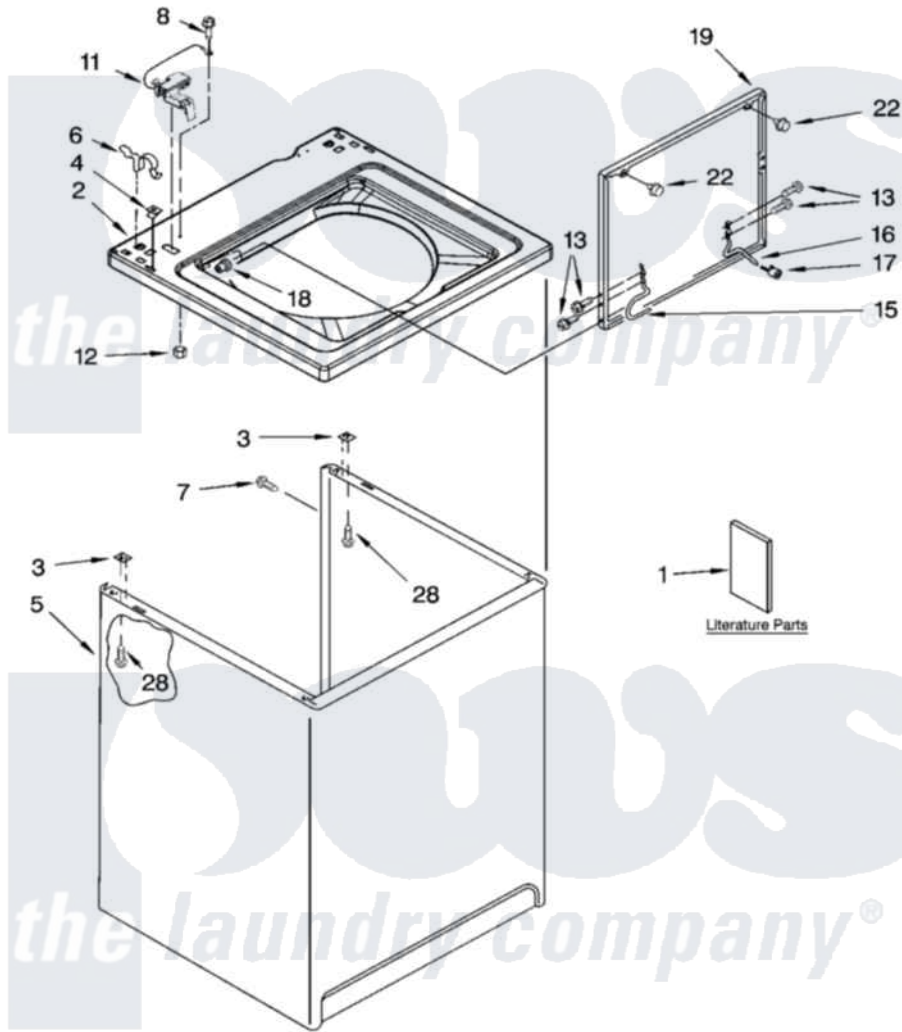

Whirlpool 7MLSR5132JQ5 01 - TOP AND CABINET PARTS

TOP AND CABINET PARTS

For Model: 7MLSR5132JQ5
(Designer White)

AUTOMATIC
WASHER

10-03 Litho in U.S.A. (dtd)

1

Part No. 8180143

Whirlpool [Residential Whirlpool 7MLSR5132JQ5 Washer Parts](#) Parts Diagram 01 - TOP AND CABINET PARTS
Click on the part number to view part

Item	Original Part Number	Replaced By	Status	Part Description
1	LIT3954763		Not Available	Literature Parts (Installation Instructions)
"	LIT8539737		Not Available	Literature Parts (Use & Care Guide)
"	LIT8539772		Not Available	Literature Parts (Energy Guide (Mexico))
"	LIT8542059		Not Available	Literature Parts (Wiring Diagram)
2	8318068			Top
3	62750			Spacer, Cabinet To Top (4)
4	357213			Nut, Push-In
5	63424			Cabinet
6	62780			Clip, Top And Cabinet And Rear Panel
7	3357011	308685		Side Trim)
8	3351614			Screw, Gearcase Cover Mounting
11	8318084			Switch, Lid
12	3400901	680762		Nut

13	3351355	W10119828	Screw, Lid Hinge Mounting
15	8318088		Hinge, Lid
16	54583		Hinge, Lid
17	19119		Bumper, Lid Hinge
18	21258		Bearing, Lid Hinge
19	8557513	3957617	Lid
22	9724509		Bumper, Lid
28	3390631		Screw, 10-16 X 3/8