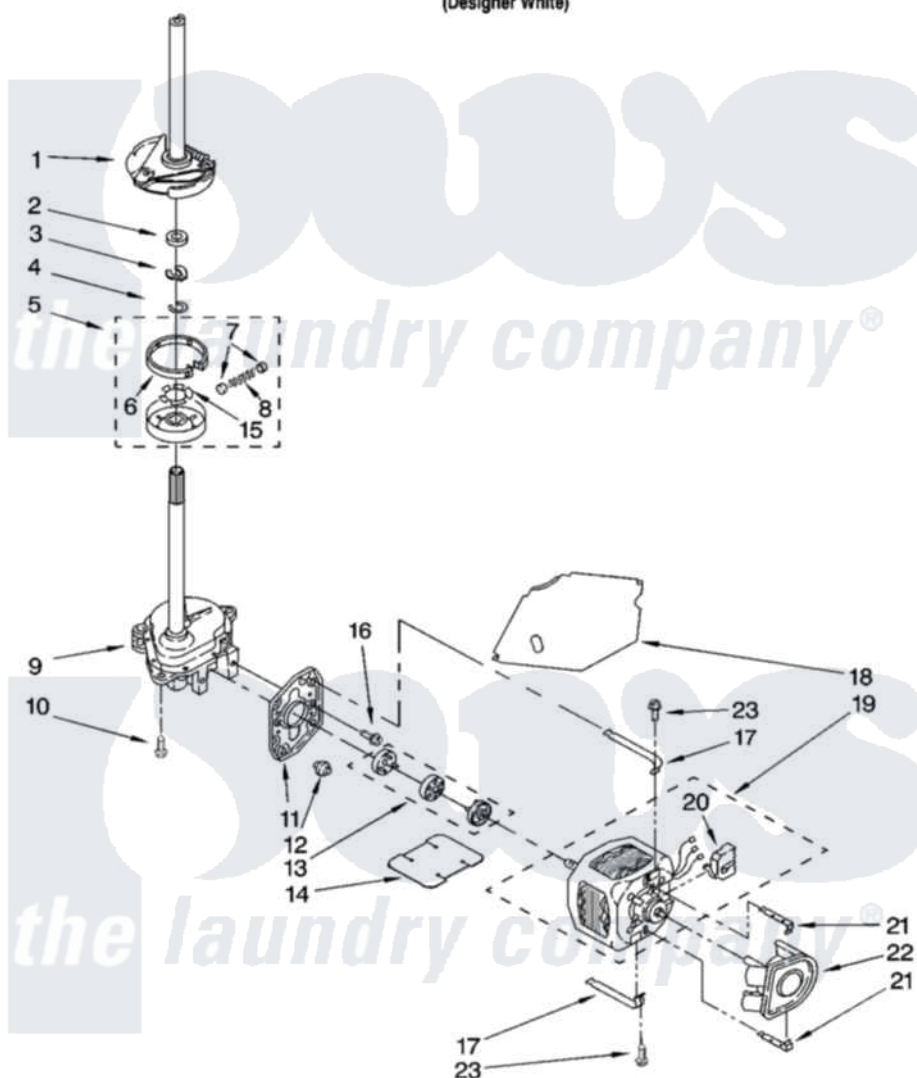

Whirlpool 7MLSR5132JQ5 04 - BRAKE, CLUTCH, GEARCASE, MOTOR AND PUMP PARTS

BRAKE, CLUTCH, GEARCASE, MOTOR AND PUMP PARTS

For Model: 7MLSR5132JQ5
(Designer White)

8180143

7

Whirlpool [Residential Whirlpool 7MLSR5132JQ5 Washer Parts](#) Parts Diagram 04 - BRAKE, CLUTCH, GEARCASE, MOTOR AND PUMP PARTS
Click on the part number to view part

Item	Original Part Number	Replaced By	Status	Part Description
1	388952	285792		Basketdrive
2	63292			Washer, Spin Tube Thrust
3	62697	W10080230		Ring, Spin Tube Support
4	63283	285353		Ring
5	3951311	285785		Clutch
6	3951308	285790		Lining
7	62646			Cap, Clutch Spring
8	3946792			Spring And Damper Assembly
9	8532118	3360629		Gearcase
10	3357334	3400516		Screw Anti-Rattle
11	62611			Plate, Motor Mount To Gearcase
12	62691			Grommet, Motor
13	285753	285753A		Coupling
14	8316060			Shield, Tub To Motor

15	3355454		Clip, Main Drive
16	3400516		Screw Anti-Rattle
17	3349637	W10086010	Retainer, Motor
18	3362089		Shield, Tub To Motor
19	8528157	661600	Motor, Main Drive
20	3952056		Switch, Main Drive Motor
21	8546127		Retainer, Pump
22	3363394		Pump
23	3387485	273556	Screw, 10-16 X 5/8