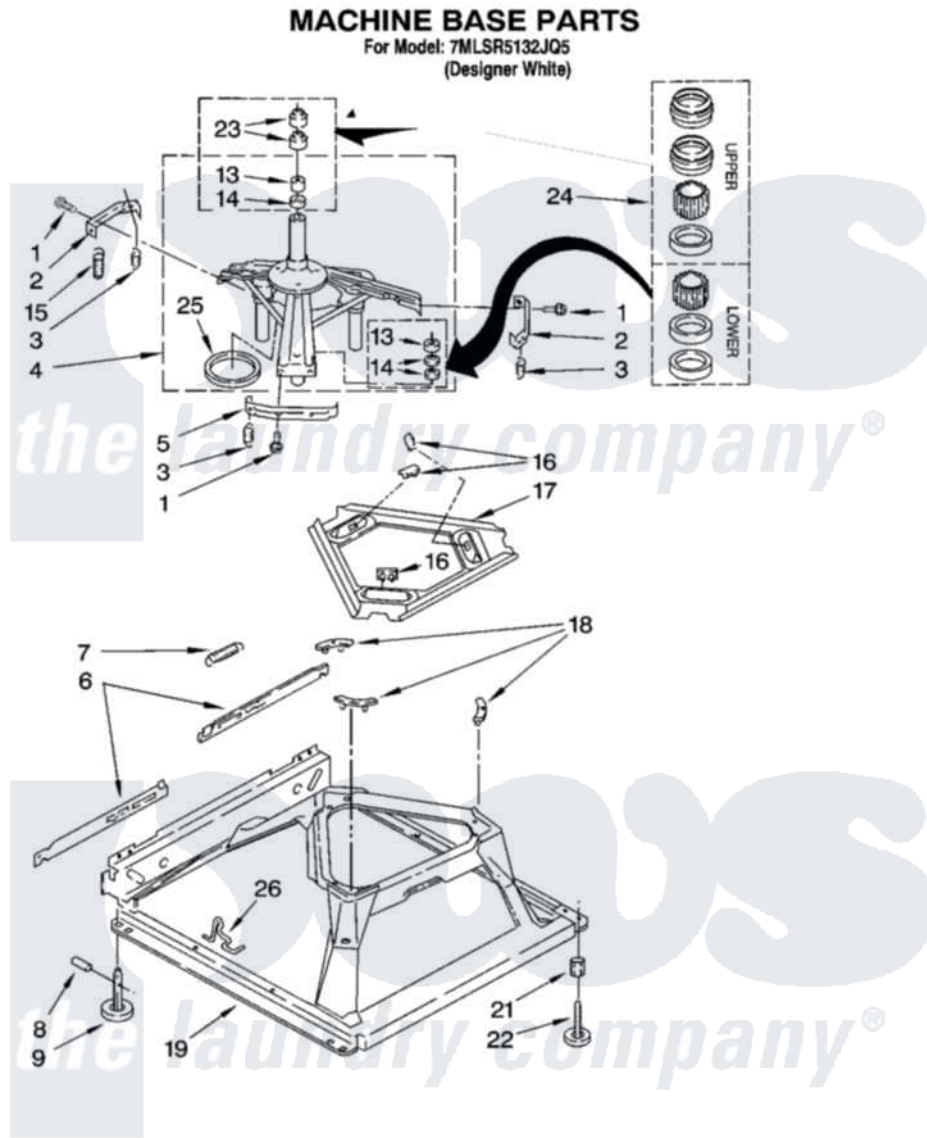

Whirlpool 7MLSR5132JQ5 05 - MACHINE BASE PARTS

Whirlpool [Residential Whirlpool 7MLSR5132JQ5 Washer Parts](#) Parts Diagram 05 - MACHINE BASE PARTS
Click on the part number to view part

| Item | Original Part Number | Replaced By | Status | Part Description |
|------|-------------------------|---------------------------|--------|--------------------------|
| 1 | 3400076 | | | Screw, Bracket Mounting |
| 2 | 64067 | | | Bracket, Spring Outer |
| 3 | 63907 | | | Spring, Suspension |
| 4 | 3362087 | 280184 | | Support |
| 5 | 64065 | | | Bracket, Spring Outer |
| 6 | 63466 | | | Link, Leveling Mechanism |
| 7 | 62597 | 8316845 | | Spring |
| 8 | 62837 | | | Pin, Knurled |
| 9 | 62596 | 285244 | | Feet-Leveling |
| 13 | 3347047 | 8546455 | | Bearing, Centerpost |
| 14 | 357409 | 359449 | | Seal, Agitator Shaft |
| 15 | 388492 | W10250667 | | Spring, Counterweight |
| 16 | 62568 | 285219 | | Pad |
| 17 | 3946509 | | | Plate, Suspension |
| 18 | 3363660 | 285744 | | Pad |
| 19 | 3946512 | 285771 | | Base |

| | | | |
|----|-------------------------|---------------------------|-----------------------------|
| 21 | 3359452 | | Nut, Lock |
| 22 | 389102 | W10001130 | Foot, Leveling |
| 23 | 356934 | 8577376 | Seal, Centerpost |
| 24 | 285203 | | Centerpost Bearing Kit |
| 25 | 63134 | | Ring, Sound Deadening |
| 26 | 63806 | W10145155 | Retainer, Suspension Spring |