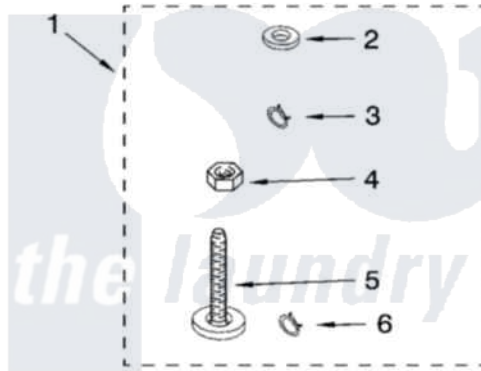

Whirlpool 7MLSR5132JQ5 10 - MISCELLANEOUS PARTS OPTIONAL PARTS (NOT INCLUDED)

MISCELLANEOUS PARTS

For Model: 7MLSR5132JQ5
(Designer White)

OPTIONAL PARTS (NOT INCLUDED)

Whirlpool [Residential Whirlpool 7MLSR5132JQ5 Washer Parts](#) Parts Diagram 10 - MISCELLANEOUS PARTS
 OPTIONAL PARTS (NOT INCLUDED)
 Click on the part number to view part

Item	Original Part Number	Replaced By	Status	Part Description
1	3976263	285654		Parts-Misc
2	3976300	16123		Washer Inlet-Hose Miscellaneous Parts Must be Ordered Separately.
3	3366913	3357331		Clamp, Drain
4	3359452			Nut, Lock
5	389102	W10001130		Foot, Leveling
6	3366912	356138		Clamp, Hose
"	72017			Paint, Touch-Up
"	350938			Paint, Pressurized Spray B
"	350930			Paint, Pressurized Spray B
"	799344			Paint, Touch-Up)
"	N/A		Not Available	OIL
"	350572			Oil
"	N/A		Not Available	LUBRICANT